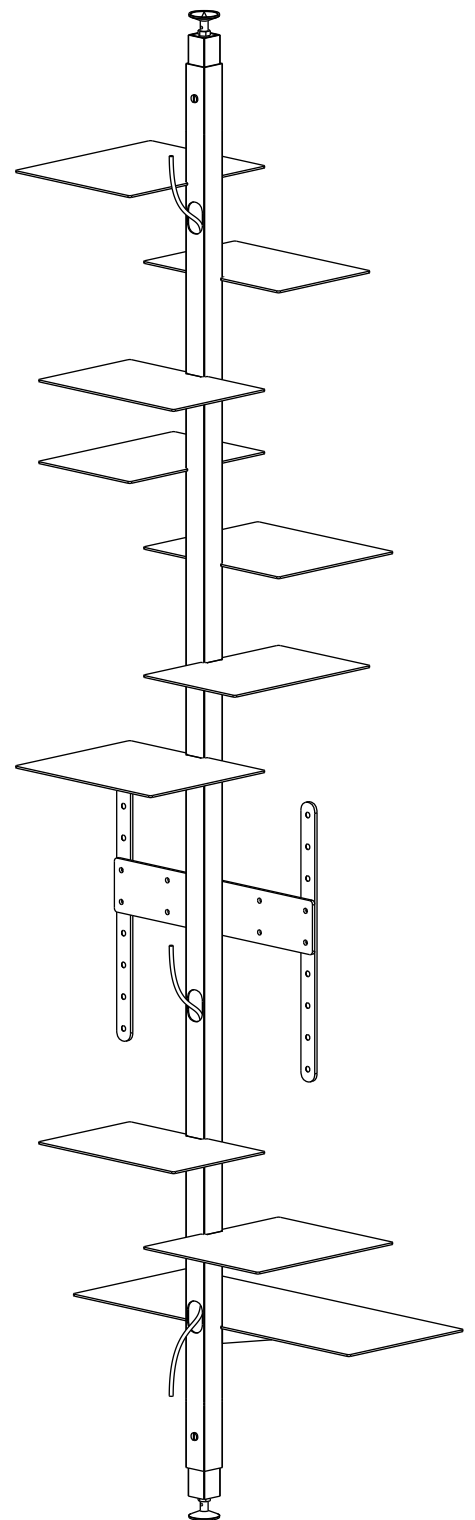

FRONTE CONFIGURAZIONE 1 | CONFIGURATION #1 FRONT

ADELAIDE metal tv

Etagere | *Etagere*

Designer:
Anno | Year:
Materiali | Materials:

Claudio Bitetti
2019
Etagere terra soffitto con montante e mensole verniciate nero opaco | *Etagere forced between floor and ceiling with matt black painted metal riser and shelves*