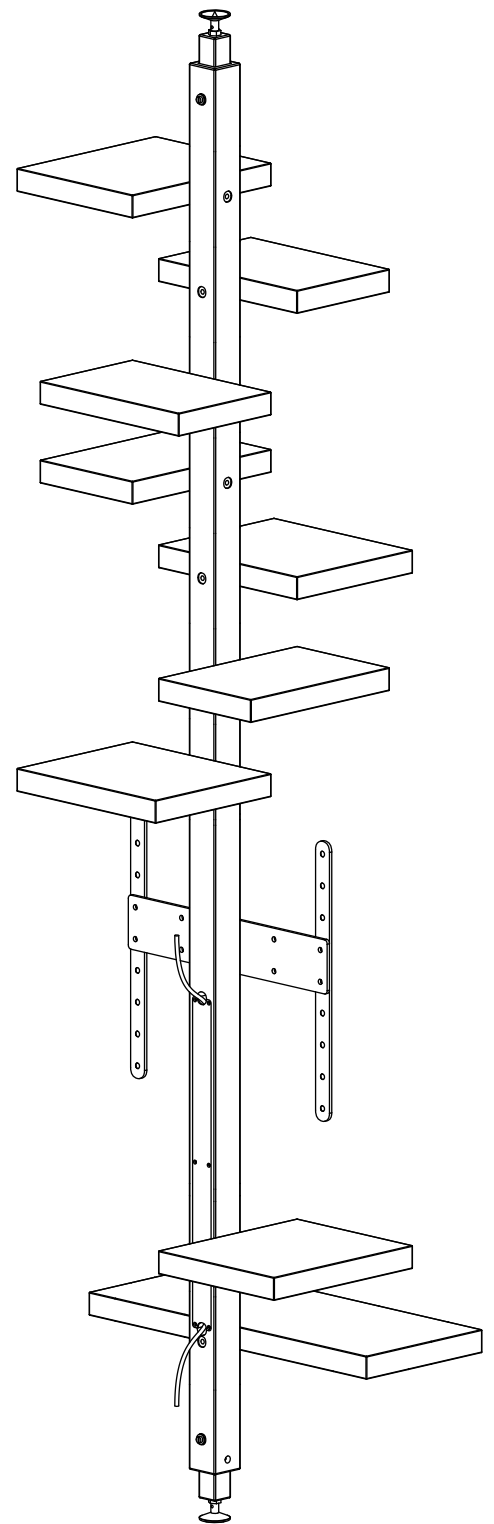

FRONTE | FRONT

ADELAIDE wood tv

Etagere | *Etagere*

Designer:
Anno | Year:
Materiali | Materials:

Claudio Bitetti
2019
Etagere terra soffitto con montante e mensole in legno | *Etagere forced between floor and ceiling with solid wood riser and shelves*