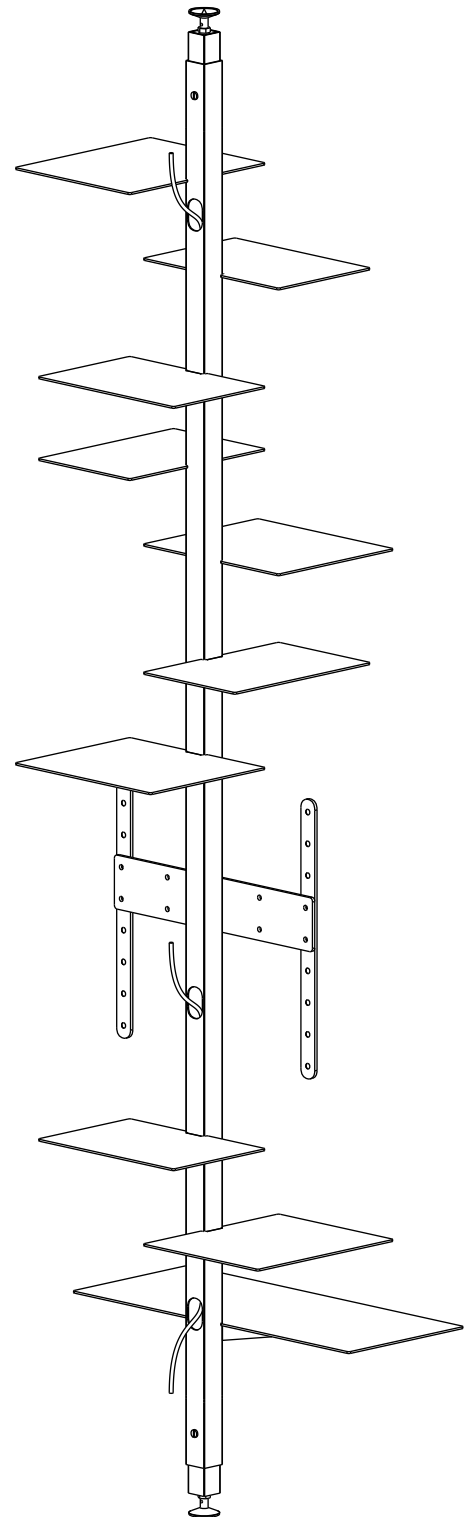

FRONTE CONFIGURAZIONE 1 | CONFIGURATION #1 FRONT

ADELAIDE metal tv

Etagere | *Etagere*

Designer:
Anno | Year:
Materiali | Materials:

Claudio Bitetti
2019
Etagere terra soffitto con montante e mensole verniciate nero opaco | *Etagere forced between floor and ceiling with matt black painted metal riser and shelves*