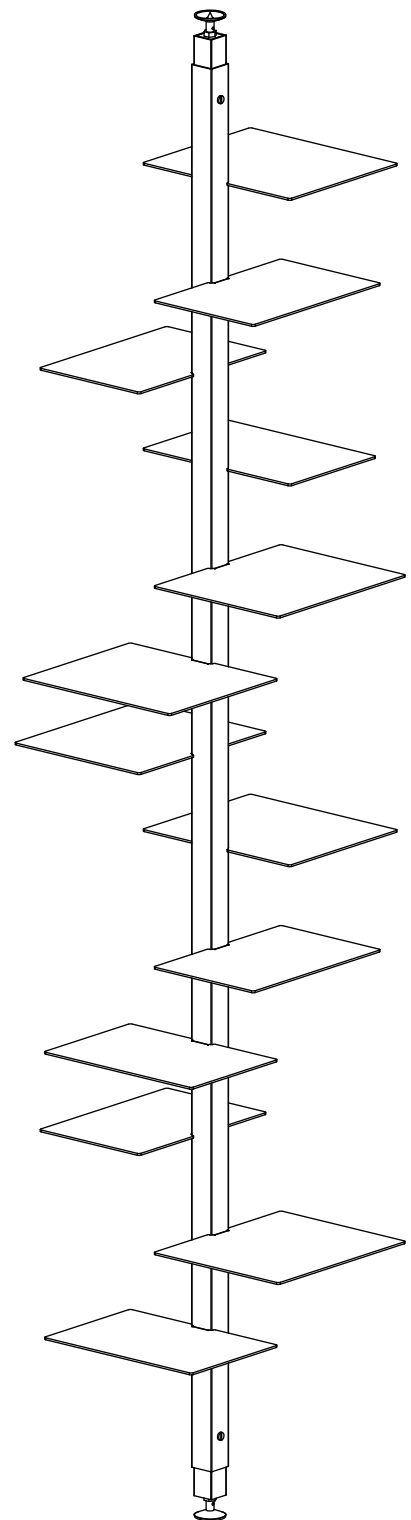

FRONTE | FRONT

ADELAIDE metal

Etagere | *Etagere*

Designer:
Anno | Year:
Materiali | Materials:

Claudio Bitetti
2019

Etagere terra soffitto con montante e mensole verniciate nero opaco | *Etagere forced between floor and ceiling with matt black painted metal riser and shelves*