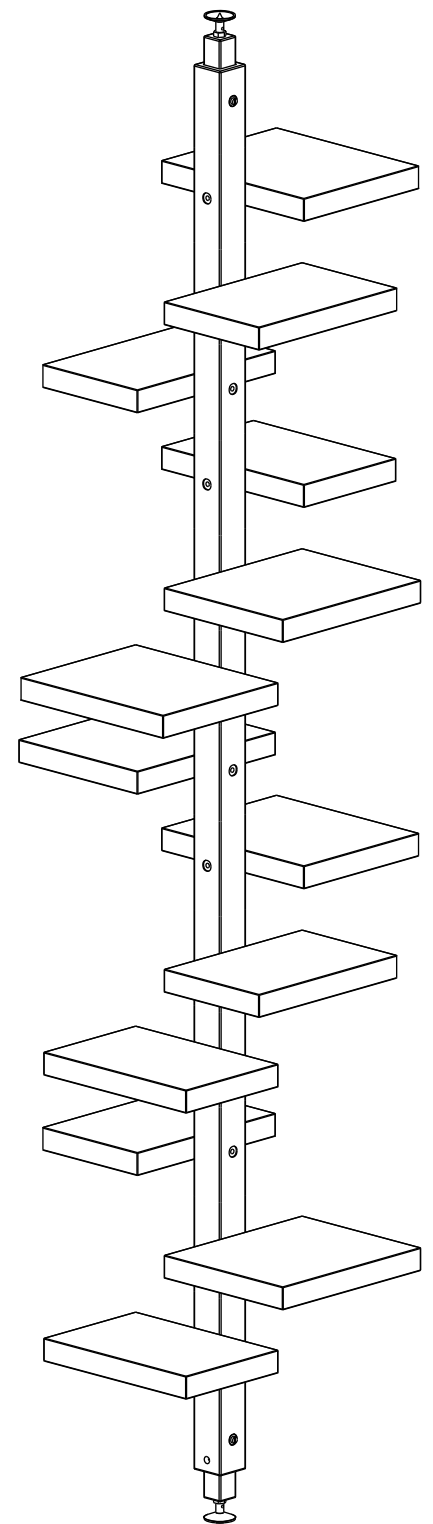

ADELAIDE wood

Etagere | *Etagere*

Designer:
Anno | Year:
Materiali | Materials:

Claudio Bitetti
2019
Etagere terra soffitto con montante e mensole in legno | *Etagere forced between floor and ceiling with solid wood riser and shelves*