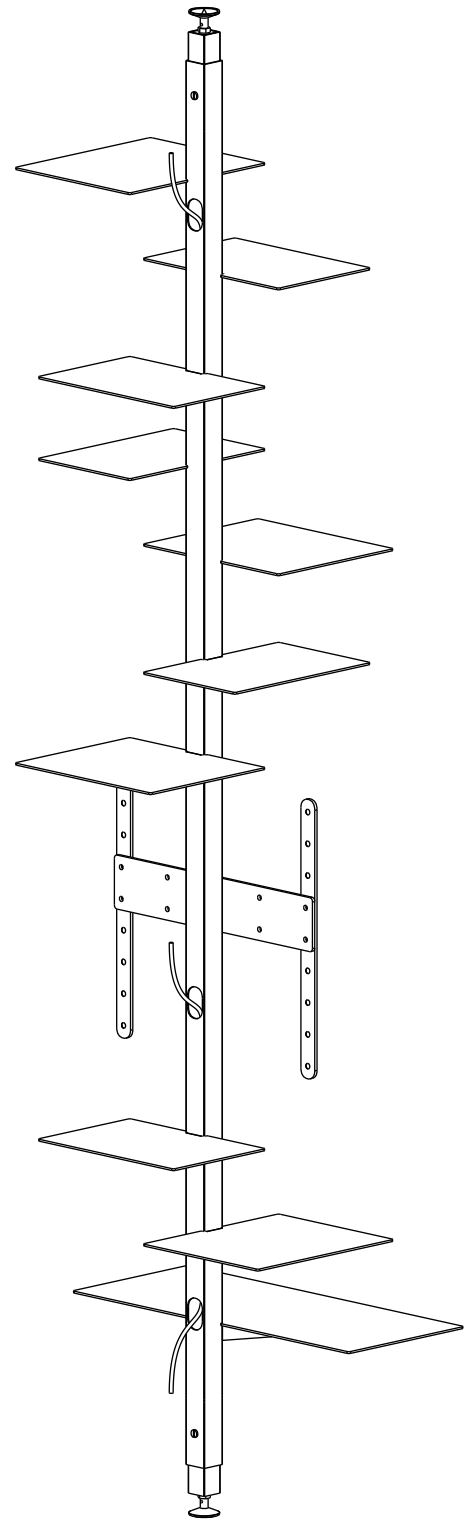

PIANTA | PLAN

FRONTE | FRONT

ADELAIDE metal

Etagere | *Etagere*

Designer:
Anno | Year:
Materiali | Materials:

Claudio Bitetti
2019
Etagere terra soffitto con montante e mensole verniciate nero opaco | *Etagere forced between floor and ceiling with matt black painted metal riser and shelves*

SCHEMA ALTEZZE | HEIGHT SCHEME

ADELAIDE metal

Etagere | Etagere

Designer:
Anno | Year:

Claudio Bitetti
2019

Materiali | Materials:

Etagere terra soffitto con montante e mensole verniciate nero opaco | Etagere forced between floor and ceiling with matt black painted metal riser and shelves

PIANTA | PLAN

FRONTE CONFIGURAZIONE 1 | CONFIGURATION #1 FRONT

ADELAIDE metal tv

Etagere | *Etagere*

Designer:
Anno | Year:
Materiali | Materials:

Claudio Bitetti
2019
Etagere terra soffitto con montante e mensole verniciate nero opaco | *Etagere forced between floor and ceiling with matt black painted metal riser and shelves*

PIANTA | PLAN

FRONTE CONFIGURAZIONE 2 | CONFIGURATION #2 FRONT

ADELAIDE metal tv

Etagere | Etagere

Designer:
Anno | Year:
Materiali | Materials:

Claudio Bitetti
2019
Etagere terra soffitto con montante e mensole verniciate nero opaco | Etagere forced between floor and ceiling with matt black painted metal riser and shelves