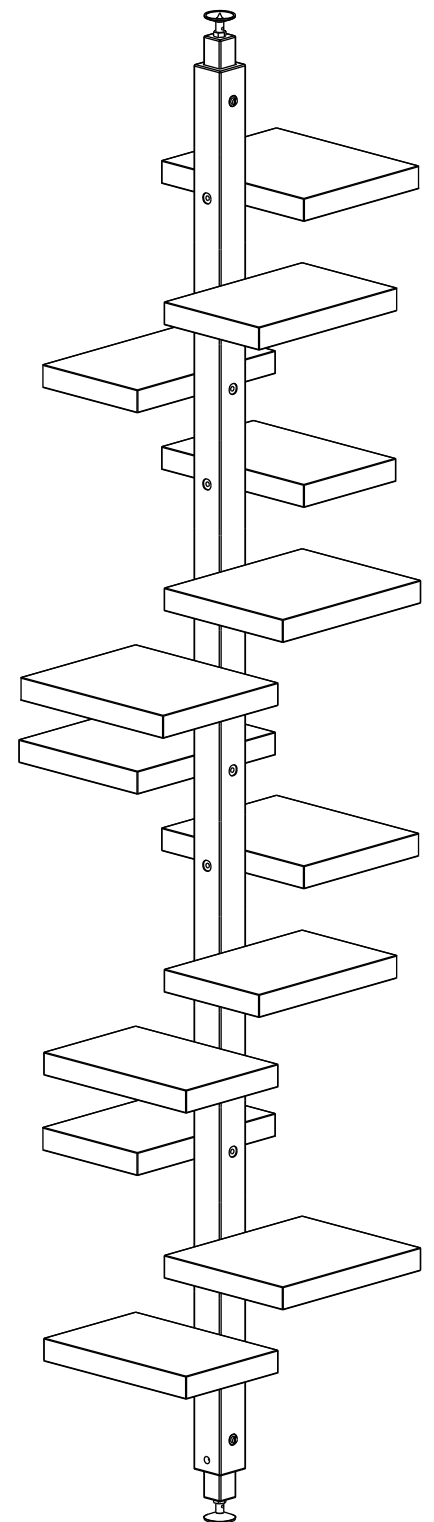

FRONTE | FRONT

ADELAIDE wood

Etagere | *Etagere*

Designer:
Anno | Year:
Materiali | Materials:

Claudio Bitetti
2019
Etagere terra soffitto con montante e mensole in legno | *Etagere forced between floor and ceiling with solid wood riser and shelves*