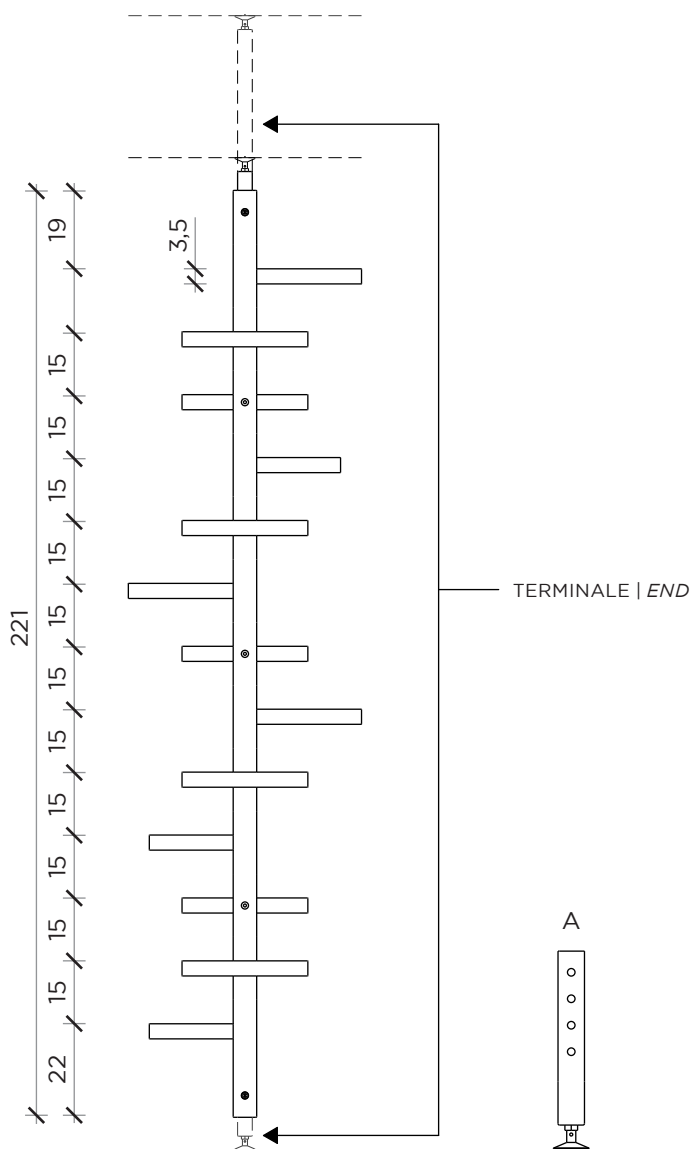

FRONTE | FRONT

ADELAIDE wood

Etagere | *Etagere*

Designer:
Anno | Year:
Materiali | Materials:

Claudio Bitetti
2019
Etagere terra soffitto con montante e mensole in legno | *Etagere forced between floor and ceiling with solid wood riser and shelves*