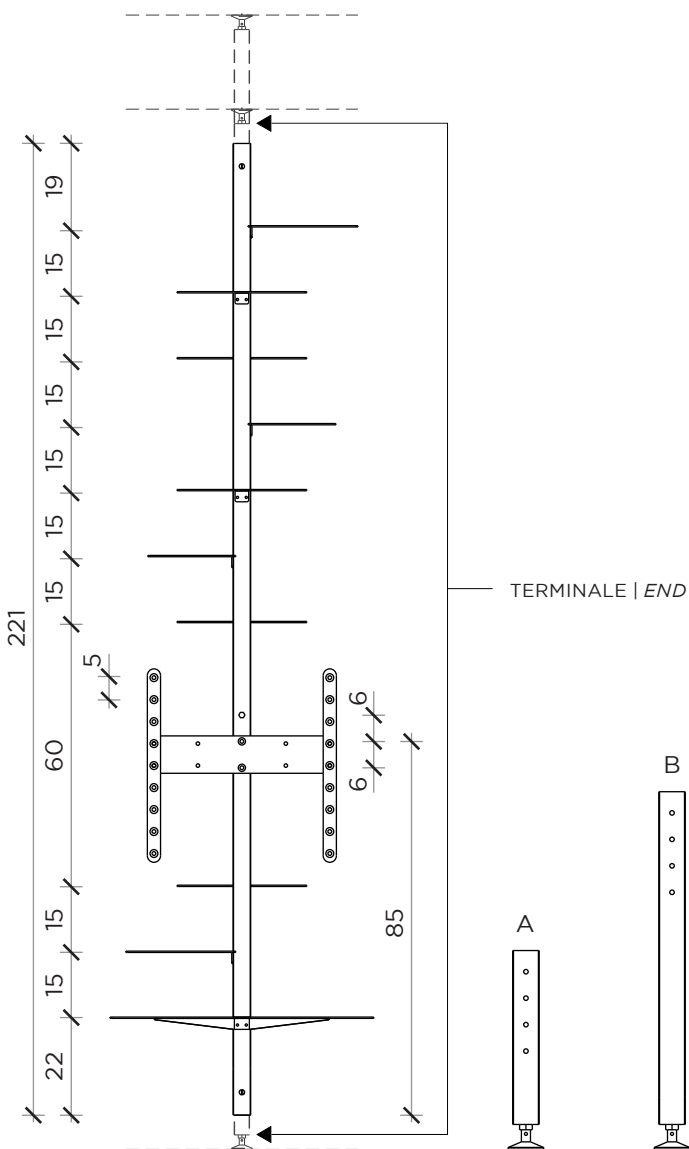

FRONTE CONFIGURAZIONE 1 | CONFIGURATION #1 FRONT

ADELAIDE metal tv

Etagere | *Etagere*

Designer:
Anno | Year:
Materiali | Materials:

Claudio Bitetti
2019
Etagere terra soffitto con montante e mensole verniciate nero opaco | *Etagere forced between floor and ceiling with matt black painted metal riser and shelves*