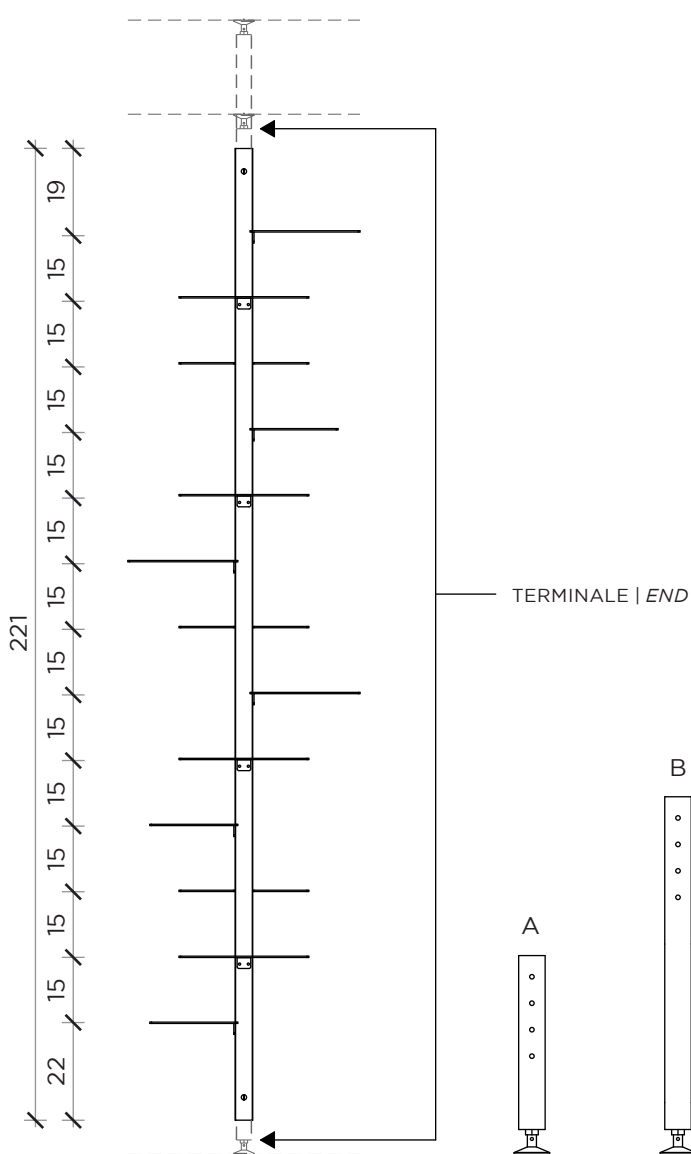

FRONTE | FRONT

ADELAIDE metal

Etagere | *Etagere*

Designer:
Anno | Year:
Materiali | Materials:

Claudio Bitetti
2019

Etagere terra soffitto con montante e mensole verniciate nero opaco | *Etagere forced between floor and ceiling with matt black painted metal riser and shelves*