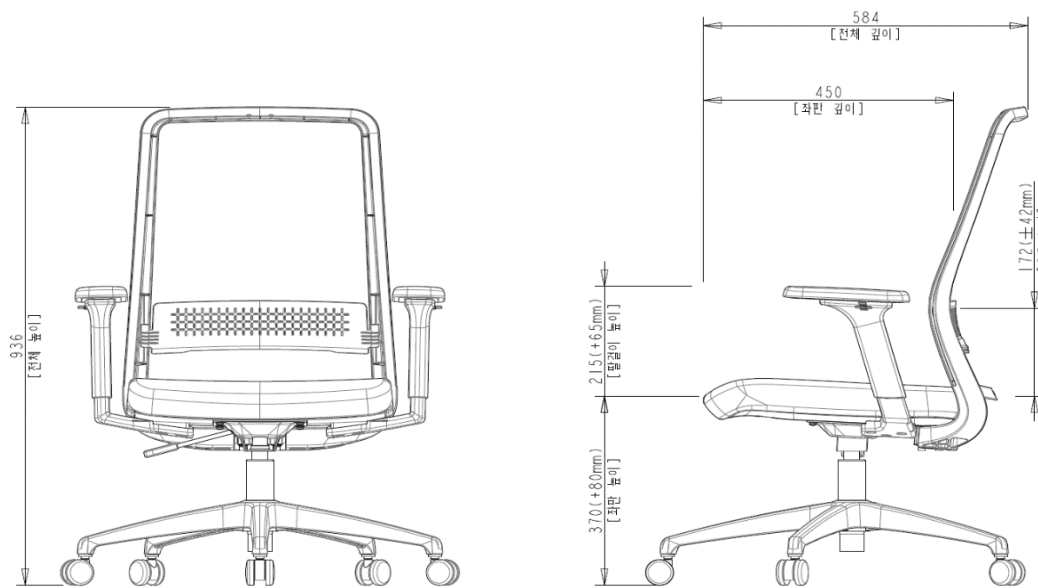

ALP

Features

Back: Mesh
 Seat: Fabric
 Armrest: Fixed / Adjustable armrest
 Synchronized tilt and Adjustable tilt tension
 Nylon base and caster

Optional Feature

Height adjustable Lumbar support

Description

Category: Working chair
 Code: C6312X series
 Model Name: ALP
 Manufacturer: PATRA
 Country of Origin: Korea or China

Dimension

Color

Color

• Back Mesh

671A
Chacoal grey

• Seat fabric

311
Grey