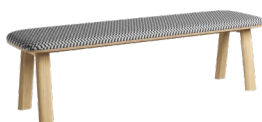

HOW.

Melbourne
Sydney
Brisbane
Perth

+61 3 9219 4194
info@howgroup.com.au
howgroup.com.au
@howgroup

Bazar
Breakout Furniture Range

Bazar Reading Table

W:1800 x D:950 x H: 750mm
W:2000 x D:950 x H: 750mm
W:2200 x D:950 x H: 750mm
W:2400 x D:950 x H: 750mm

Specification

- a) Standard Offer
 - Table board standard material is HPL+ multi-layer board substrate
 - Table board default chamfer edge
 - Table frame standard material is W002 red oak + X001 wood wax oil color
 - Bar table steel beam color is C002 matte black
 - Lamp holder standard color is C002 matte black
 - Standard 2 power supply, located at the end side of the long side table board, power supply for 2 strong + 1A + 1C, default black
 - Table frame bottom PET color is dark gray
- b) Up Charge Option
 - Table top material color optional V002 red oak, Nano, Forbo series all colors
 - Table frame color optional W002 red oak +X002 black wood wax oil
 - Power supply optional with up to 4 located below the table

Bazar Stool

W:350 x D:350 x H: 450mm
W:350 x D:350 x H: 760mm

Bazar Bench

W:1560 x D:425 x H: 450mm

Specification

- a) Standard Offer
 - The chair frame is W002 red oak + X001 wax oil color
 - Cushion made of comfortable and durable cut foam
 - The bar ring is C002 matte black
- b) Up Charge Option
 - The fabric upholstery can be selected from the CMF List
 - Seat frame color optional W002 red oak +X002 black wood wax oil

Bazar Round Table

W:1150 x D:1150 x H: 750mm

Specification

a) Standard Offer

- The standard material for the tabletop is HPL with a multi-layered plywood base
- The tabletop default beveled edge
- The desk frame is W002 red oak with X001 natural wood wax oil.
- The steel crossbeam beneath the bar table is colored in a matte black shade, C002