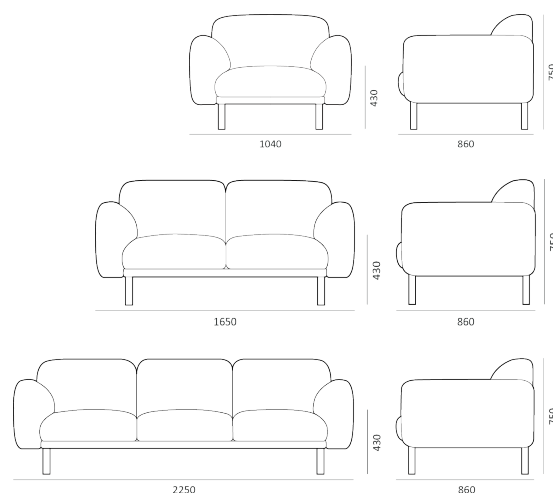

Elegant color and gentle simple sense, will be contemporary household comfortable and perfect summary into a kind of concise, refined. The shape of DAWN highlights its soft texture, which is chic and soft, with strong visual experience and comfort, increasing people's yearning for leisure time.

DAWN

The delicate shape highlights its soft texture and strong comfort without losing the visual experience.

DAWN

The filling gives the sofa an expanded silhouette, and the stitching outlines neat lines, which are soft and full of craftsmanship, giving people a sufficient sense of security.

Style presentation

Single sofa

Double sofa

three seater sofa

wooden foot configuration

Red oak natural color

HOW.

howgroup.com.au