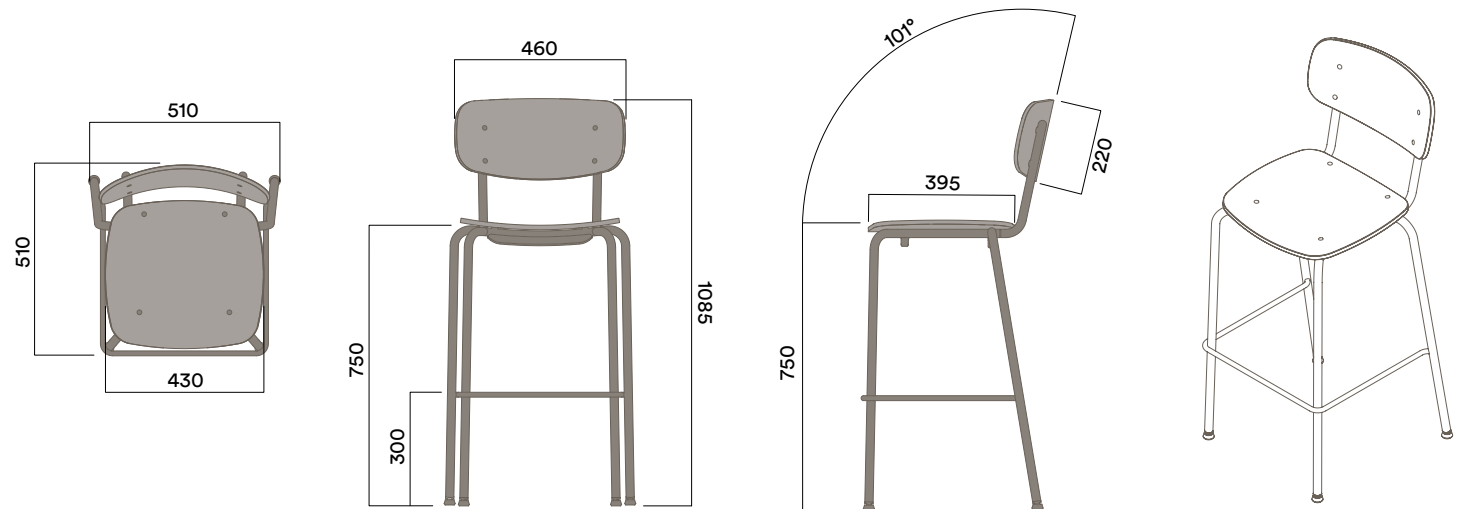

Easypeasy Chairs

Materials Information

Frame

Powdercoated Steel

- a. Noir
- b. Blanc
- c. Double Cream
- d. Marble Rock
- e. Paddo Clay
- f. Pink Salt
- g. Terracotta Warrior
- h. Morello
- i. Green Smoke
- j. Cave Moss
- k. Moonshine
- l. Scotland Sky
- m. Shadow Teal
- n. Nocturnelle
- o. Butter Babes

Timber Seat + Backrest

- a. Natural Ash
- b. Walnut Stain
- c. Seasonal Solid Colour with Timber Grain

rHDPE Seat + Backrest

- a. DEFY Black Blues
- b. DEFY Black Greens
- c. DEFY Black Reds
- d. DEFY Black Neutrals
- e. DEFY Clear Blues
- f. DEFY Clear Greens
- g. DEFY Clear Reds
- h. DEFY Clear Neutrals

EPS-3100 / EPS-3101

High Chair - Timber / rHDPE

Maximum Load
Seats

120kg
1