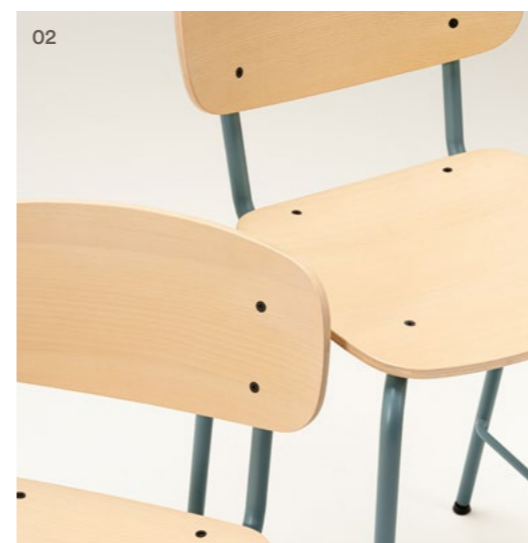

01 Easypeasy Chair
A tubular steel chair frame with a 12mm moulded Ash veneer plywood seat and backrest.

02 Plywood Seat + Backrest
Available in Ash - Standard / Walnut Stain / Seasonal solid colour with timber grain.

03 DEFY rHDPE
Recycled high-density polyethylene seat + backrest. Made from 95 - 100% post-consumer and post-industrial waste. Available in 8 colours.

04 Stackable Design
Easypeasy chairs and stools are stackable allowing for simple storage and space efficiency.

05 Custom Colour Combinations
Combine seasonal seat and backrest colours with frame options to create harmony or bold contrast.

All painted timber seat + backrests are sandblasted in house prior to painting to reveal the timber grain.