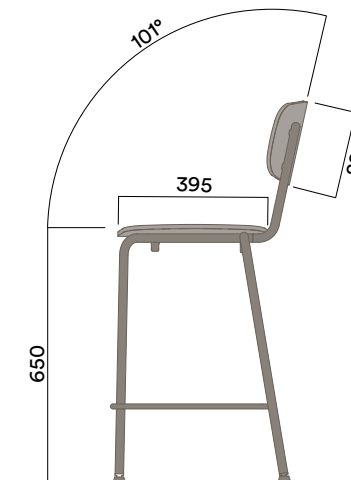

EPS-2100 / EPS-2101

Mid Chair - Timber / rHDPE