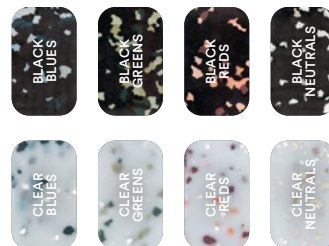

2. rHDPE Seat Finishes

DEFY rHDPE backrest and seat is made from 95 - 100% post-consumer and post-industrial recycled plastic waste, and available in eight custom colour options.

¹ FSC = Foreest Stewardship Council
² rHDPE = recycled high-density polyethylene

Colours are representative only, please check with your Thinking Works Consultant to view samples of any specific colour. Please note that pricing will vary based on your selected finish.