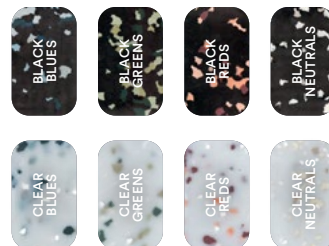

¹ FSC = Foreest Stewardship Council
² rHDPE = recycled high-density polyethylene

Colours are representative only, please check with your Thinking Works Consultant to view samples of any specific colour. Please note that pricing will vary based on your selected finish.