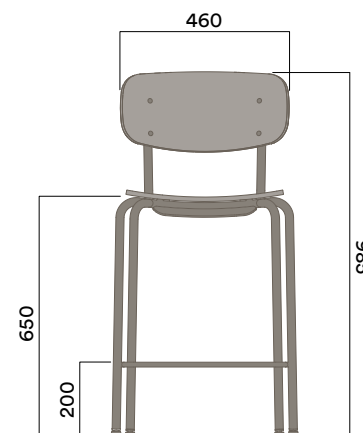

EPS-2100 / EPS-2101

Mid Chair - Timber / rHDPE