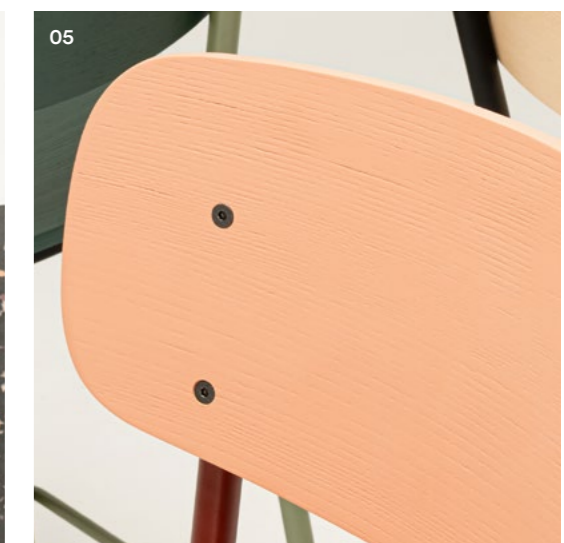

01 Easypeasy Chair
A tubular steel chair frame with a 12mm moulded Ash veneer plywood seat and backrest.

02 Plywood Seat + Backrest
Available in Ash - Standard / Walnut Stain / Seasonal solid colour with timber grain.

03 DEFY rHDPE
Recycled high-density polyethylene seat + backrest. Made from 95 - 100% post-consumer and post-industrial waste. Available in 8 colours.

04 Stackable Design
Easypeasy chairs and stools are stackable allowing for simple storage and space efficiency.

05 Custom Colour Combinations
Combine seasonal seat and backrest colours with frame options to create harmony or bold contrast.

All painted timber seat + backrests are sandblasted in house prior to painting to reveal the timber grain.