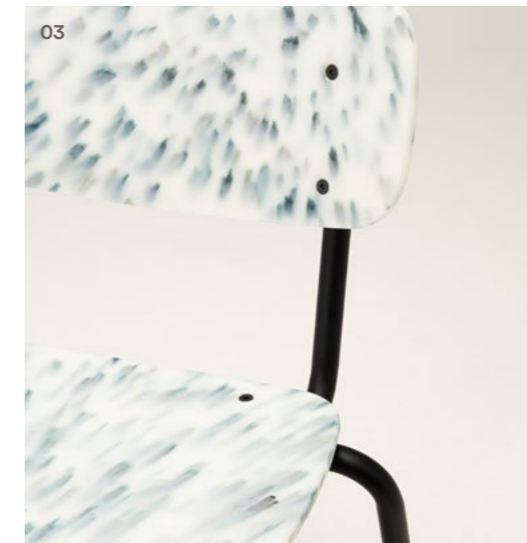

01 Easypeasy Chair
A tubular steel chair frame with a 12mm moulded Ash veneer plywood seat and backrest.

02 Plywood Seat + Backrest
Available in Ash - Standard / Walnut Stain / Seasonal solid colour with timber grain.

03 DEFY rHDPE
Recycled high-density polyethylene seat + backrest. Made from 95 - 100% post-consumer and post-industrial waste. Available in 8 colours.

04 Stackable Design
Easypeasy chairs and stools are stackable allowing for simple storage and space efficiency.

05 Custom Colour Combinations
Combine seasonal seat and backrest colours with frame options to create harmony or bold contrast.

All painted timber seat + backrests are sandblasted in house prior to painting to reveal the timber grain.