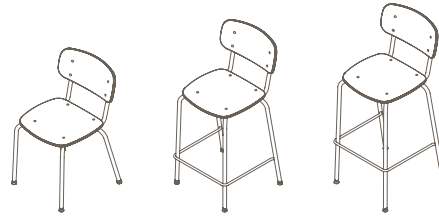

Easypeasy

Chairs

5-7