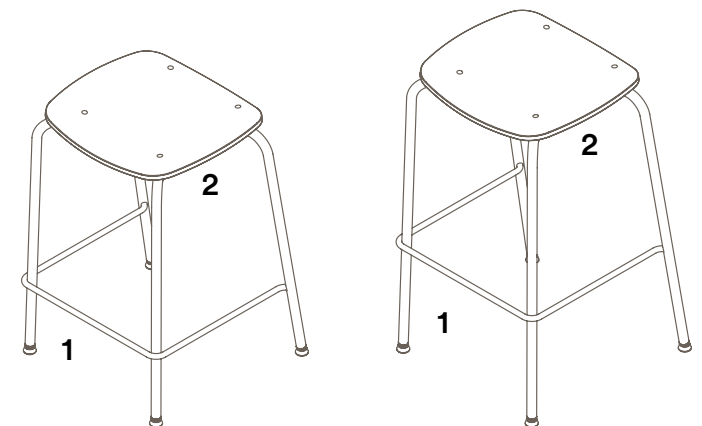

Stool Finishes

Easypeasy features a robust tubular steel frame paired with a seat and backrest available in either FSC¹ certified timber or rHDPE² sourced from DEFY. Both finish options are designed to complement or contrast the steel framework and are available in a selection of seasonal finishes.

1. Frame Finishes

Featuring tubular steel frame finished in our seasonal powder-coated colours.

2. Timber Seat Finishes

FSC Certified timber backrest and seat available in Ash Veneered Plywood, Walnut Stain, or painted in seasonal finishes with exposed timber grain. Finishes can be selected to complement or contrast the steel frame.

2. rHDPE Seat Finishes

DEFY rHDPE backrest and seat is made from 95 - 100% post-consumer and post-industrial recycled plastic waste, and available in eight custom colour options.

¹ FSC = Foreest Stewardship Council
² rHDPE = recycled high-density polyethylene

Colours are representative only, please check with your Thinking Works Consultant to view samples of any specific colour. Please note that pricing will vary based on your selected finish.