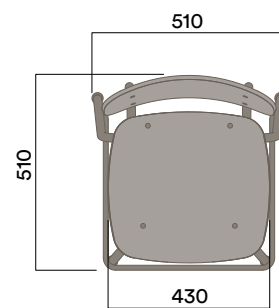

EPS-2100 / EPS-2101

Mid Chair - Timber / rHDPE