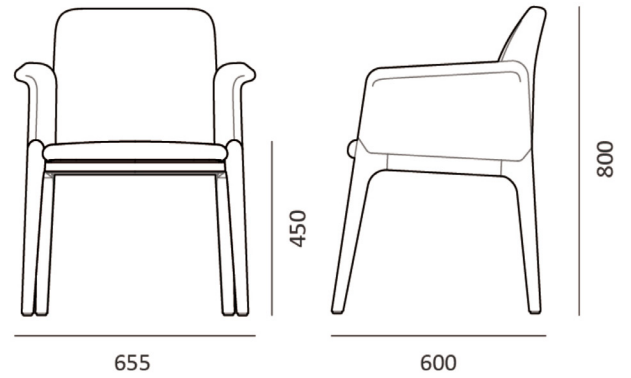

EDGE-W

The perfect fusion of fabric and solid wood.

It embodies the original mysterious beauty of minimalism, which is real and free, without any cumbersome decoration.