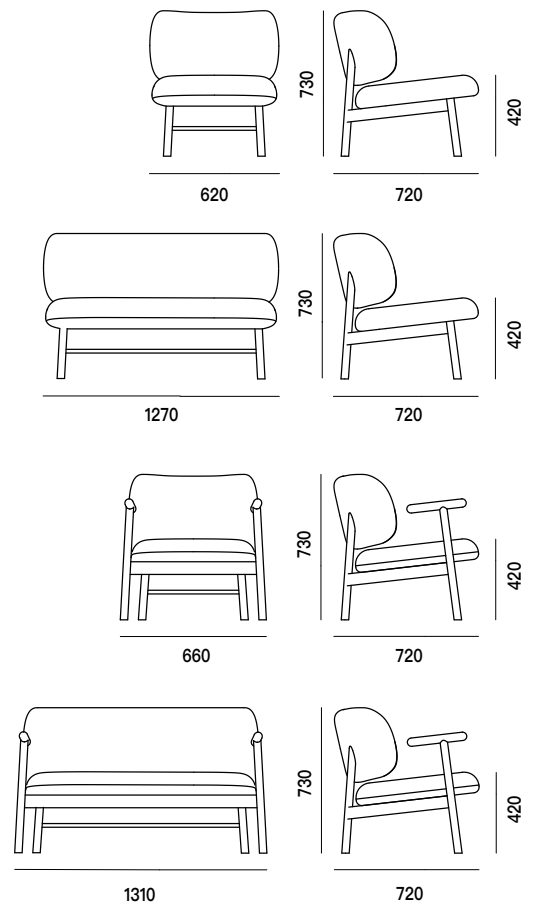

HOW.

Melbourne
Sydney
Brisbane
Perth

+61 3 9219 4194
info@howgroup.com.au
howgroup.com.au
@howgroup

UFOU

Chair Series

Breakout Chair Series

IZA

IZA's curving fits body, soft bag backrest and seat cushion with solid wood armrest give people a comfortable feeling of sitting, launched with armrest, no-armrest two versions to meet the needs of different people and scenes.

Classic design elements cleverly cater to diverse functional needs to create a unified space style

IZA

IZA leisure chair takes into account both practicality and comfort. Its unique and humanized structure allows people to completely indulge in leisure and entertainment time without being tired at all.