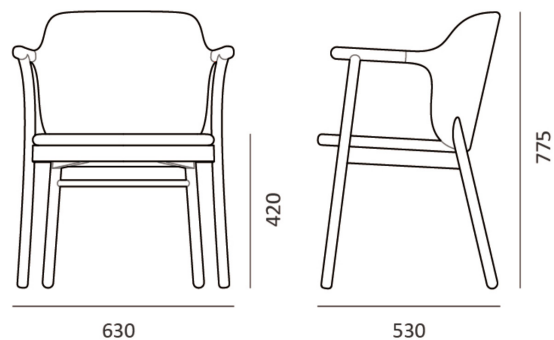

HOW.

Melbourne
Sydney
Brisbane
Perth

+61 3 9219 4194
info@howgroup.com.au
howgroup.com.au
@howgroup

UFOU

Chair Series

Breakout Chair Series

IZO

IZO, the combination of wood and upholstery materials challenges the limitations of traditional manufacturing process. When IZO sits elegantly at the environment, it brings out the furniture beauty of the space, and of course, IZO is also a unique character when viewing the overall space.

The same gene extends infinite space imagination

IZO

The combination of different colors of IZO presents different temperaments.

Can be used with various space scenes, making a chair more diversified

Style presentation