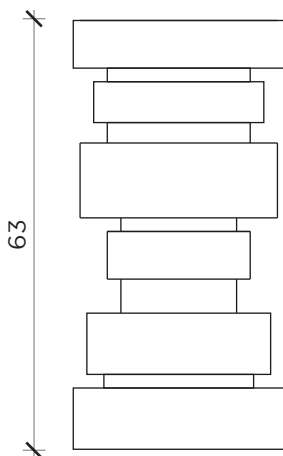

PIANT A | PLAN

PIANT A | PLAN

FRONTE | FRONT

FRONTE | FRONT

KING

Sgabello | Stool

Designer: Claudio Bitetti
Anno | Year: 2015
Materiali | Materials: Sgabello in sughero tornito | Turned kork stool

PIANT A | *PLAN*

PIANT A | *PLAN*

FRONTE | *FRONT*

FRONTE | *FRONT*

QUEEN

Sgabello | *Stool*

Designer: Claudio Bitetti
Anno | Year: 2015
Materiali | Materials: Sgabello in sughero tornito | *Turned kork stool*