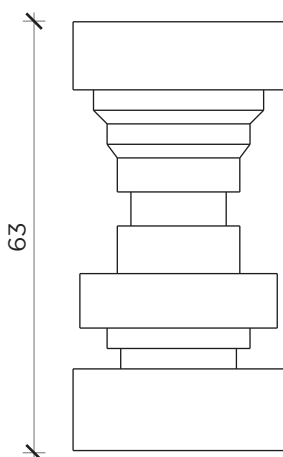

PIANT A | PLAN

PIANT A | PLAN

FRONTE | FRONT

FRONTE | FRONT

KING

Sgabello | Stool

Designer: Claudio Bitetti
Anno | Year: 2015
Materiali | Materials: Sgabello in sughero tornito | Turned kork stool

PIANT A | *PLAN*

PIANT A | *PLAN*

FRONTE | *FRONT*

FRONTE | *FRONT*

QUEEN

Sgabello | *Stool*

Designer: Claudio Bitetti
Anno | Year: 2015
Materiali | Materials: Sgabello in sughero tornito | *Turned kork stool*