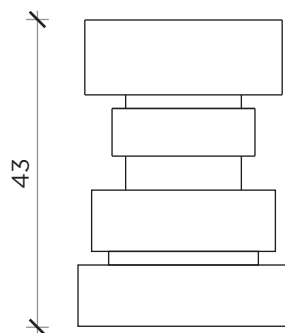

PIANT A | PLAN

PIANT A | PLAN

FRONTE | FRONT

FRONTE | FRONT

KING

Sgabello | Stool

Designer: Claudio Bitetti
Anno | Year: 2015
Materiali | Materials: Sgabello in sughero tornito | Turned kork stool

PIANT A | *PLAN*

PIANT A | *PLAN*

FRONTE | *FRONT*

FRONTE | *FRONT*

QUEEN

Sgabello | *Stool*

Designer: Claudio Bitetti
Anno | Year: 2015
Materiali | Materials: Sgabello in sughero tornito | *Turned kork stool*