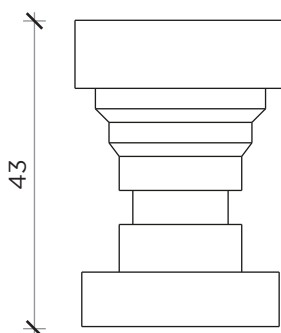

PIANT A | PLAN

PIANT A | PLAN

FRONTE | FRONT

FRONTE | FRONT

KING

Sgabello | Stool

Designer: Claudio Bitetti
Anno | Year: 2015
Materiali | Materials: Sgabello in sughero tornito | Turned kork stool

PIANT A | *PLAN*

PIANT A | *PLAN*

FRONTE | *FRONT*

FRONTE | *FRONT*

QUEEN

Sgabello | *Stool*

Designer: Claudio Bitetti
Anno | Year: 2015
Materiali | Materials: Sgabello in sughero tornito | *Turned kork stool*