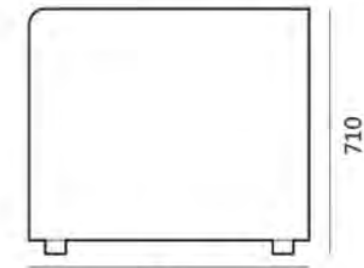

1630

400

810

710