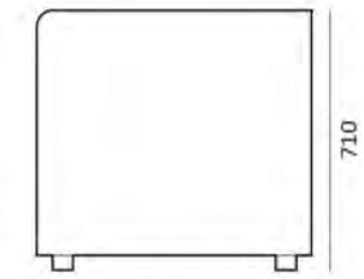

2230

400

810

710