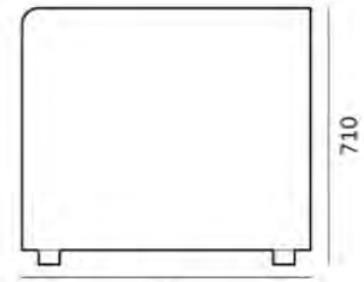

1060

400

810

710