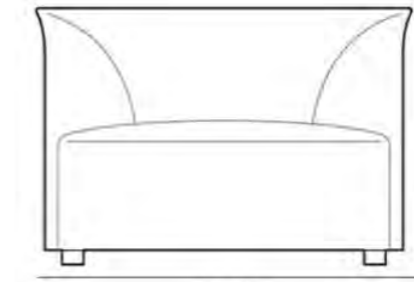

HOW.

Kurt

The Kurt Lounge & Armchair collection features a structured yet organic shape offering a different perspective to traditional armchair forms.

A fusion of classic and contemporary design, the Kurt collection comprises a single lounge chair, lounge in two or three seater models, fully upholstered in fabric or leather.

Lead Time

8-10 Weeks

Warranty

Made to last, 5 year warranty

Materials & Finishes

Refer to UFOU Materials & Finishes Guide for full specification.

1060

400

810

710

1630

400

810

710

2230

400

810

710