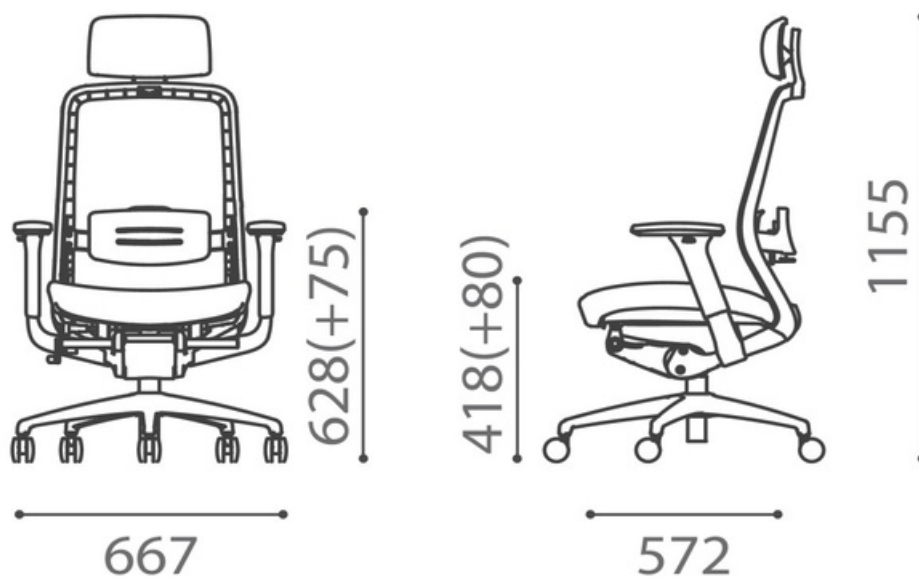

LAVO

Features

- Back: Mesh
- Seat: Fabric
- Armrest: Fixed / 4D Adjustable armrest
- Synchronized tilt and Adjustable tilt tension
- Seat Adjustment
- Nylon base and caster

Optional Feature

- 2D Headrest
- Lumbar support (1D, 2D)

Description

- Category: Working chair
- Code: LV1X series
- Model Name: LAVO
- Manufacturer: PATRA
- Country of Origin: Korea or China

Dimension

Color

| | | |
|--------------|---|--|
| Color | <ul style="list-style-type: none"> • Plastic Parts | <ul style="list-style-type: none"> • Mesh Back + Headrest/Seat Leather |
| | <div style="display: flex; justify-content: space-around; align-items: center;"> <div style="text-align: center;">  <p>BK Black</p> </div> <div style="text-align: center;"> <p>or</p>  <p>CW White</p> </div> </div> | <div style="display: flex; justify-content: space-around;"> <div style="text-align: center;"> <p>Back</p>  <p>626/ 726 Imitation leather Black</p> </div> <div style="text-align: center;"> <p>Seat Head</p>  <p>625/ 740 Imitation leather Brown</p> </div> </div> |
| | <ul style="list-style-type: none"> • Mesh Back + Headrest/Seat Fabric | <div style="display: flex; justify-content: space-between;"> <div style="text-align: center;"> <p>Back</p>  <p>621/341A Grey</p> </div> <div style="text-align: center;"> <p>Seat Head</p>  <p>623/343A Red</p> </div> <div style="text-align: center;">  <p>625/345 Beige</p> </div> <div style="text-align: center;">  <p>626/346 Melange Black</p> </div> <div style="text-align: center;">  <p>626/316 Solid Black</p> </div> <div style="text-align: center;">  <p>627/347 Green</p> </div> </div> |