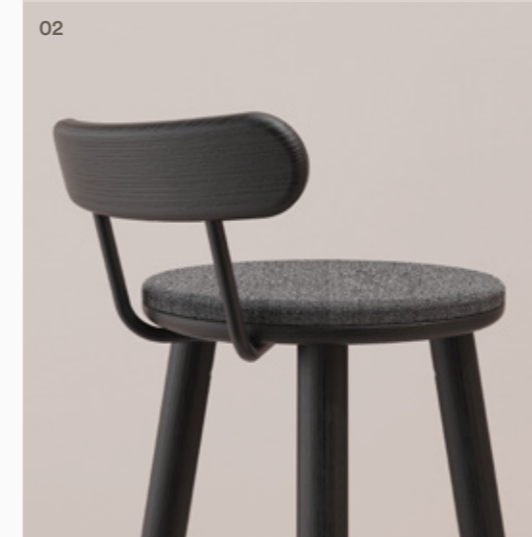

* Walnut available on application