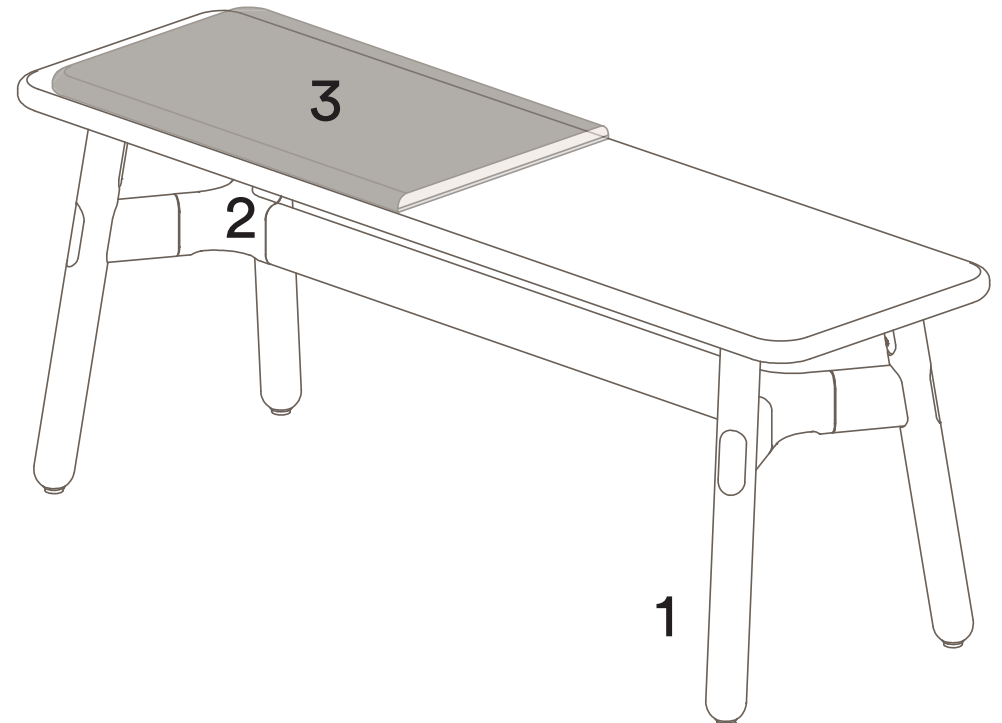

Colours are representative only, please check with your Thinking Works Consultant to view samples of any specific colour.

* Walnut available on application