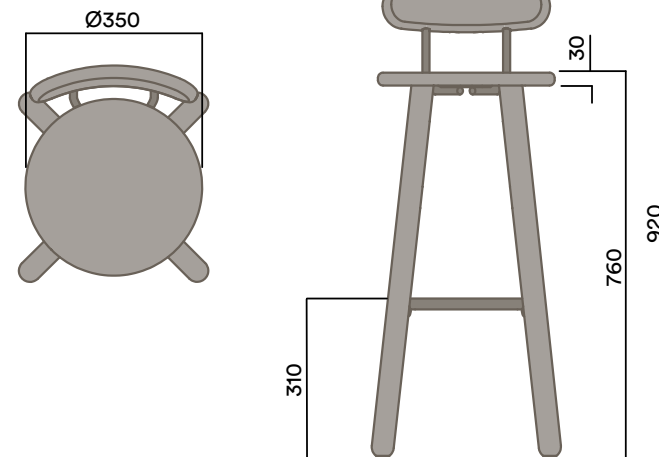

OKL-3100 & OKL-3110

Timber Seat + Backrest