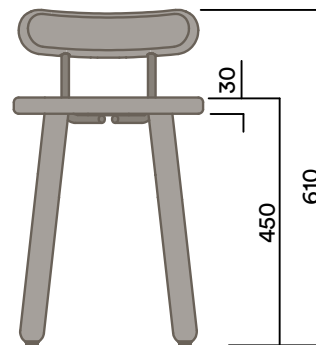

OKL-1100 & OKL-1110

Timber Seat + Backrest