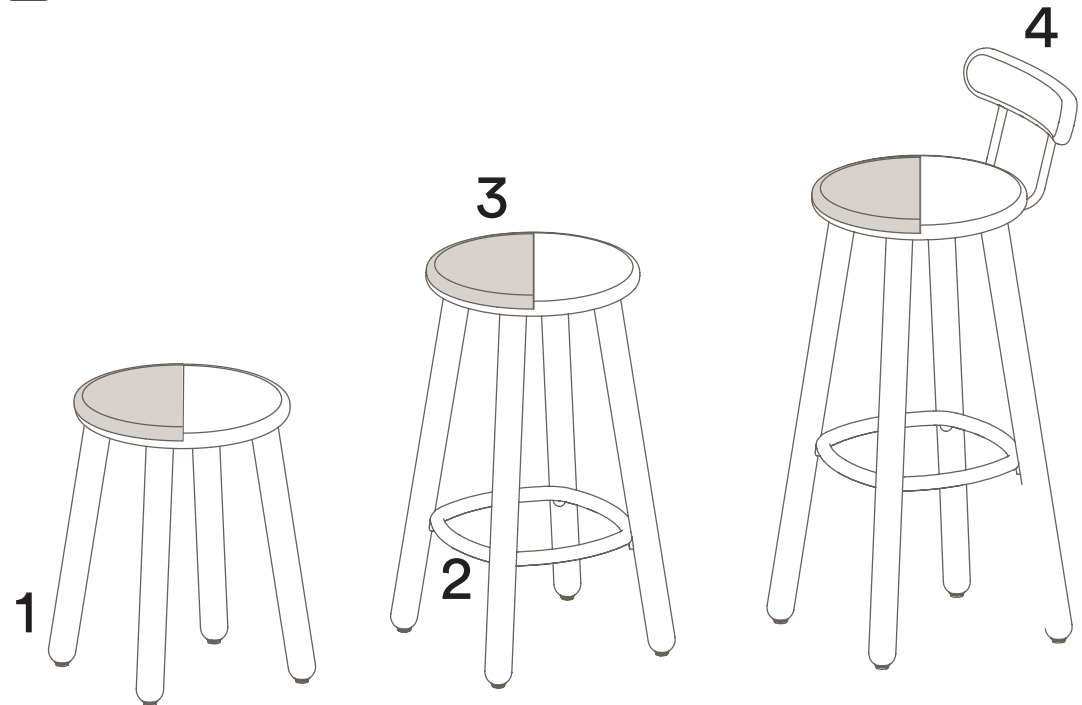

Colours are representative only, please check with your Thinking Works Consultant to view samples of any specific colour.

* Walnut available on application