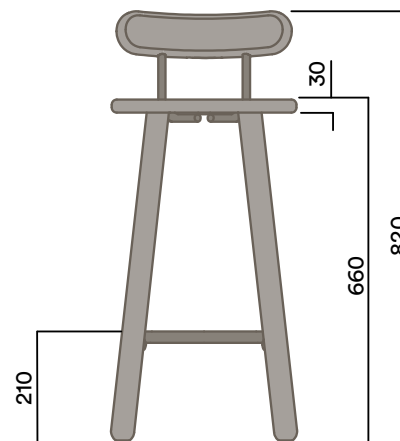

OKL-2100 & OKL-2110

Timber Seat + Backrest