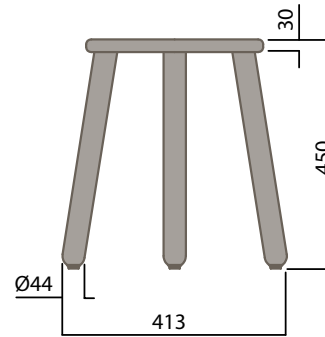

Seat Pad

Upholstered Seat Pad

- a. Customer Specified Fabric

Maximum Load
Seats

100kg
1

* Walnut available on application

OKL-1000 & OKL-1010

Low Stool - Timber Seat