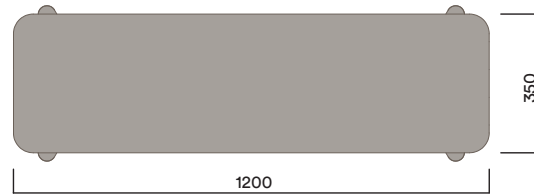

Seat Pad

Upholstered Seat Pad

Customer Specified Fabric

Maximum Load
Seats

200kg
2

* Walnut available on application

OKS-1080

Okidoki Bench