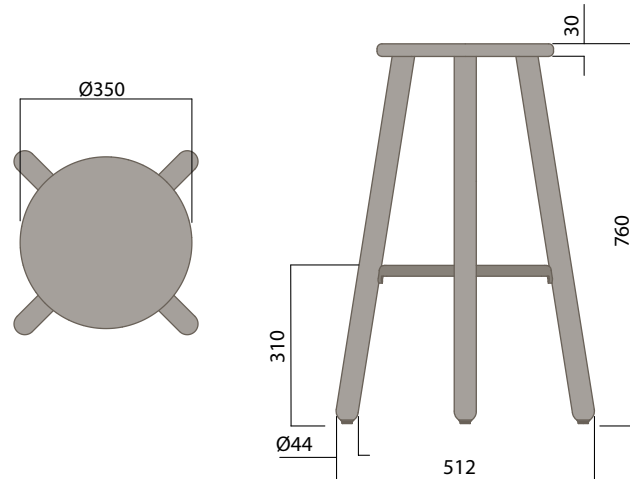

Seat Pad

Upholstered Seat Pad

- a. Customer Specified Fabric

Maximum Load
Seats

100kg
1

* Walnut available on application

OKL-3000 & OKL-3010

High Stool - Timber Seat