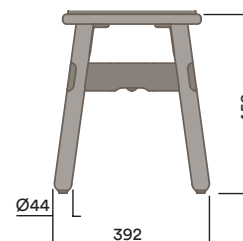

OKS-1081

Upholstered Okidoki Bench