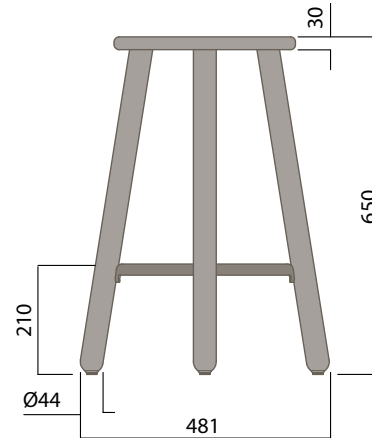

Seat Pad

Upholstered Seat Pad

- a. Customer Specified Fabric

Maximum Load
Seats

100kg
1

* Walnut available on application

OKL-2000 & OKL-2010

Mid Stool - Timber Seat