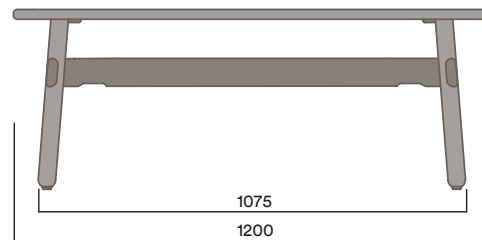

Seat Pad

Upholstered Seat Pad

Customer Specified Fabric

Maximum Load
Seats

200kg
2

* Walnut available on application

OKS-1080

Okidoki Bench