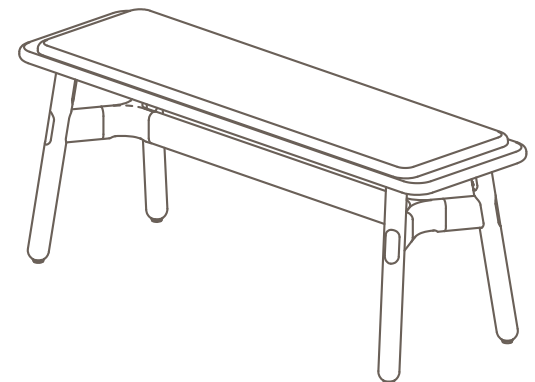

OKS-1081

Upholstered Okidoki Bench