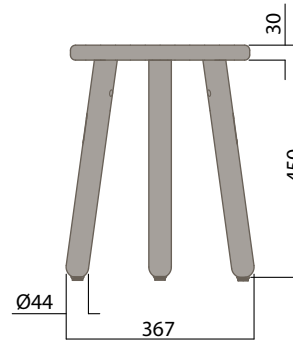

3 Leg Low Stool - Timber Seat

Maximum Load
Seats

100kg
1

* Walnut available on application

Okidoki Too Low Stool

Materials Information

Seat and Legs

Timber