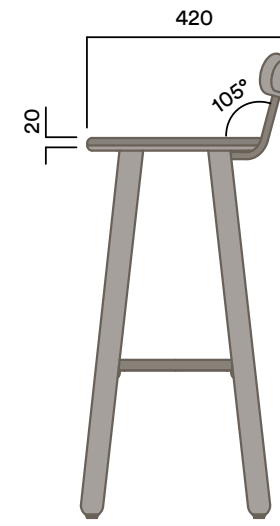

Upholstered Seat Pad

OKL-3100 & OKL-3110

Timber Seat + Backrest

Upholstered Seat Pad + Backrest

Stools with Backrest

Materials Information

OKS-1070

Timber Backrest for retro fitting**