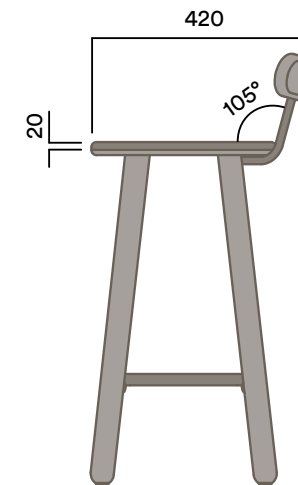

Upholstered Seat Pad

OKL-2100 & OKL-2110

Timber Seat + Backrest

Upholstered Seat Pad + Backrest

Okidoki Too High Stool

Materials Information

Seat and Legs

Timber