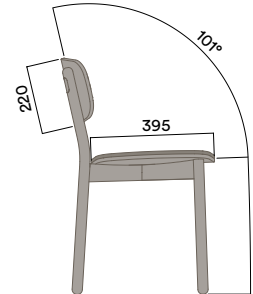

OKS-4021 / OKS-4022

Chair

Upholstered Seat & Back Pad

Maximum Load
Seats

100kg
1

Specification

If you would like a sample set of any of our finishes, please call us on 61 (0)2 9726 7177 or e-mail at sales@thinkingw.com.