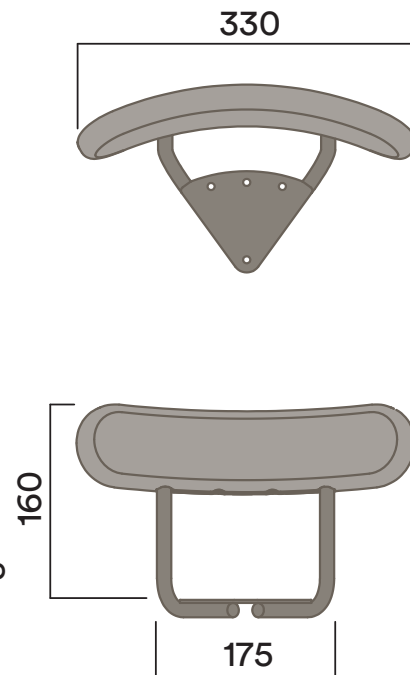

Backrest is supplied loose and requires assembly to Okidoki stool on site.

Height from Seat

Maximum Load 100kg
Seats 1

* Walnut available on application

** Retro fitting only available for non-upholstered stool seats