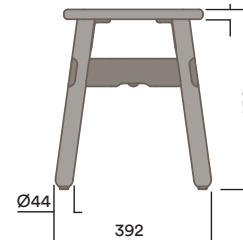

Seat Pad

Upholstered Seat Pad

Customer Specified Fabric

Maximum Load
Seats

200kg
2

* Walnut available on application

OKS-1080

Okidoki Bench