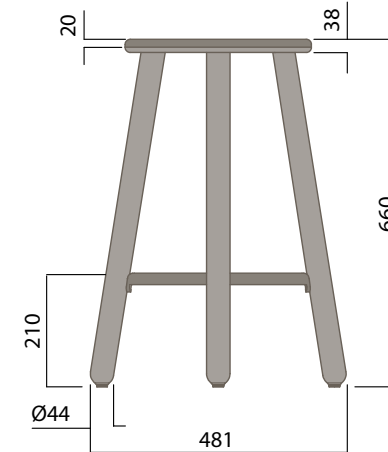

Upholstered Seat Pad