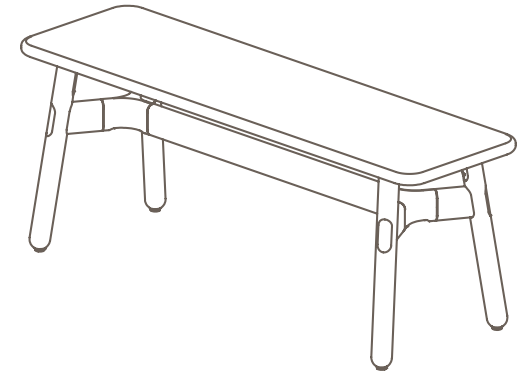

Seat Pad

Upholstered Seat Pad

Customer Specified Fabric

Maximum Load
Seats

200kg
2

* Walnut available on application

OKS-1080

Okidoki Bench