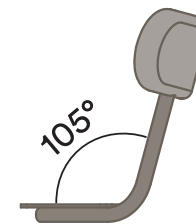

Backrest is supplied loose and requires assembly to Okidoki stool on site.

Height from Seat

Maximum Load 100kg
Seats 1

* Walnut available on application

** Retro fitting only available for non-upholstered stool seats