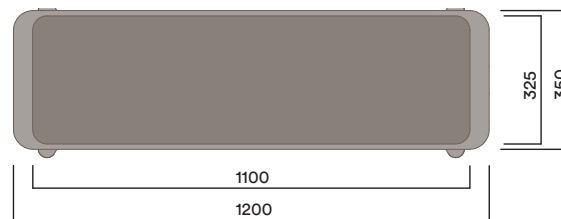

OKS-1081

Upholstered Okidoki Bench