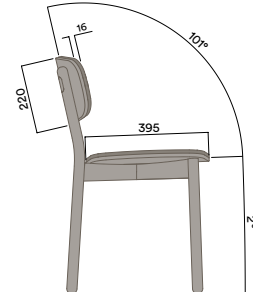

OKS-4021 / OKS-4022

Chair

Upholstered Seat & Back Pad

Maximum Load
Seats

100kg
1

Specification

If you would like a sample set of any of our finishes, please call us on 61 (0)2 9726 7177 or e-mail at sales@thinkingw.com.