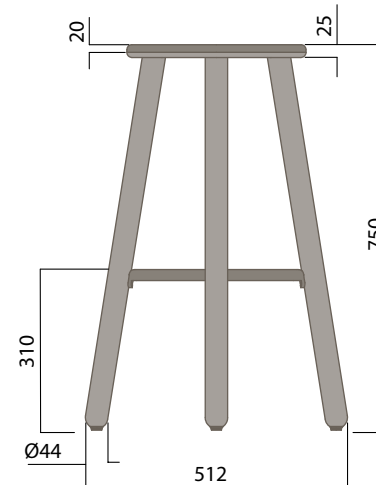

Upholstered Seat Pad