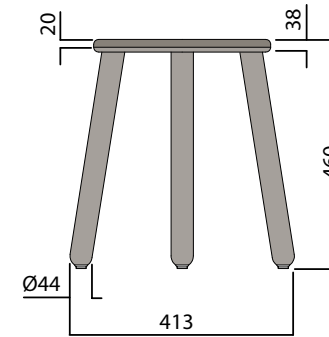

Upholstered Seat Pad