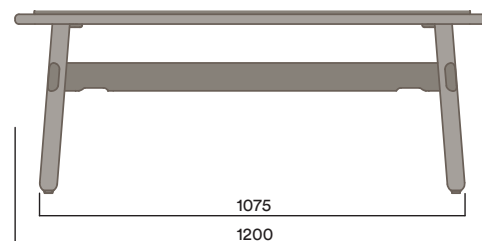

OKS-1081

Upholstered Okidoki Bench