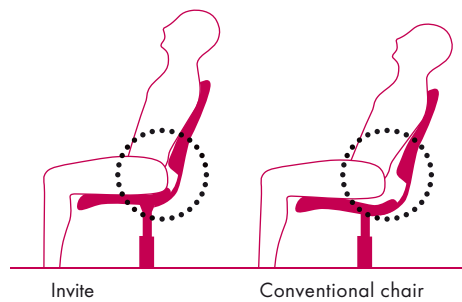

# Savo Invite

BLACK DESIGN, HIGH

Invite high chair is a mix between office chair and meeting chair. The unique tilting function on Invite provides comfortable lumbar support. This is a multi-faceted chair that can be used both as a meeting chair and as a work chair. Invite is a comfortable chair that exudes premium and style.

Have a seat on an Invite. Now lean back, and you'll understand what we mean.

# one for all, all for one

---

When we develop seating for large or small scale meetings, our aims are the same as for any workplace. That means creating a chair that is really comfortable for backs, shoulders and necks, as well as pleasing to the eye. While an office chair is usually adapted to suit a single user, meeting seating has to suit many users without having to adjust anything but the height.

That's how Invite works.

Invite has a unique function that supports the small of your back even when you lean backwards.

When pressure is applied to the backrest, it slides down and along a track. As the point of rotation is at hip height, the movement feels natural and gives the same support no matter how tall you are.