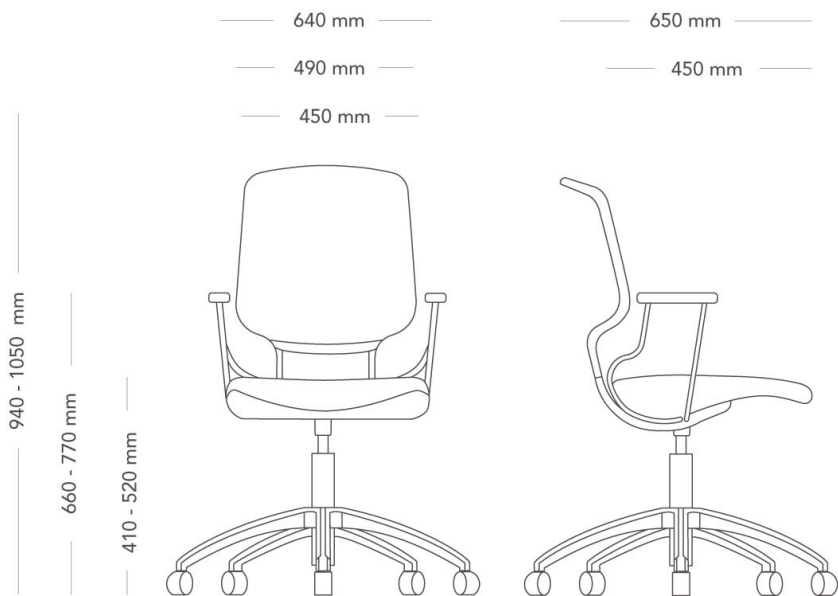

## MEETING CHAIR

Invite is a mix between an office chair and a meeting chair. The unique tilting function of Invite provides comfortable lumbar support. This is a multifaceted chair that can be used both as a meeting chair and as a work chair. Regardless of the variant, you get a comfortable office chair that exudes premium and style.

MODEL	Invite meeting chair	
ACCESSORIES	<ul style="list-style-type: none"> <li>- Armrests</li> <li>- Castors</li> </ul>	
CONSTRUCTION	Back frame of steel tube diameter 16 mm, covered with mesh or fabric. Seat frame made of plywood with cold foam padding. Cast recycled aluminum mechanism. Height-adjustable steel gas column. 5-star swivel base made of recycled aluminum with castors, alternatively black plastic gliders.	
DIMENSIONS	Height: 940-1050 mm Depth: 650 mm Sit depth: 450 mm Base diameter: 630 mm	Width: 640 mm Seat height (with load): 410-520 mm Total height armrest: 660-770 mm
WEIGHT	8.9 kg	
TESTED	EN 16139, EN 1728, EN 1022	
GUARANTEE	10 years	

MODEL	Invite high chair	
ACCESSORIES	<ul style="list-style-type: none"> <li>- Armrests</li> <li>- Castors</li> </ul>	
CONSTRUCTION	Back frame of steel tube diameter 16 mm, covered with mesh or fabric. Seat frame made of plywood with cold foam padding. Cast recycled aluminum mechanism. Height-adjustable steel gas column. 5-star swivel base made of recycled aluminum with castors, alternatively black plastic gliders.	
DIMENSIONS	Height: 1140-1350 mm Depth: 650 mm Sit depth: 450 mm Base diameter: 630 mm	Width: 640 mm Seat height (with load): 610-820 mm Total height armrest: 860-1070 mm
WEIGHT	10.7 kg	
TESTED	EN 16139, EN 1728, EN 1022	
GUARANTEE	10 years	