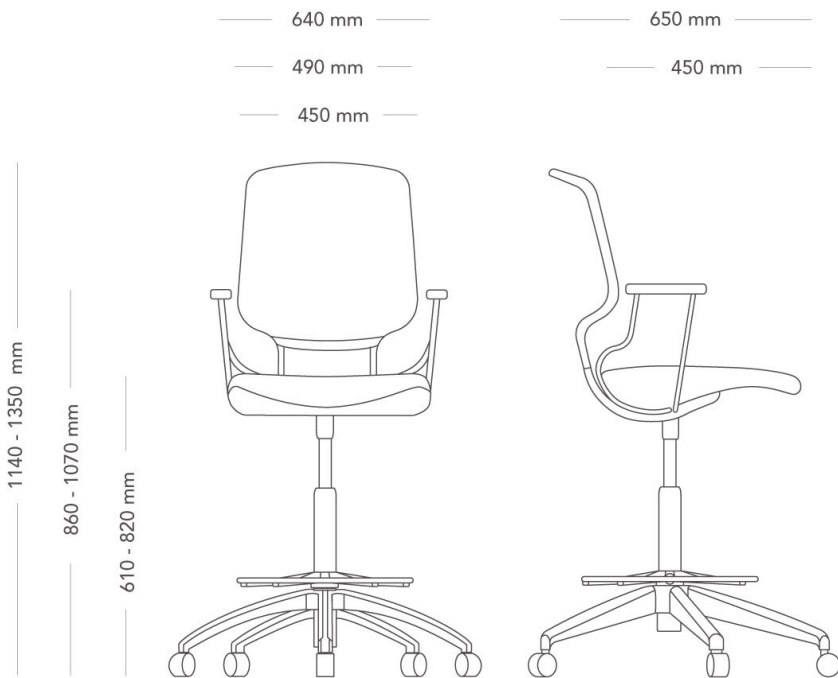

## MEETING CHAIR

Invite is a mix between an office chair and a meeting chair. The unique tilting function of Invite provides comfortable lumbar support. This is a multifaceted chair that can be used both as a meeting chair and as a work chair. Regardless of the variant, you get a comfortable office chair that exudes premium and style.

MODEL	Invite meeting chair	
ACCESSORIES	<ul style="list-style-type: none"> <li>- Armrests</li> <li>- Castors</li> </ul>	
CONSTRUCTION	Back frame of steel tube diameter 16 mm, covered with mesh or fabric. Seat frame made of plywood with cold foam padding. Cast recycled aluminum mechanism. Height-adjustable steel gas column. 5-star swivel base made of recycled aluminum with castors, alternatively black plastic gliders.	
DIMENSIONS	Height: 940-1050 mm Depth: 650 mm Sit depth: 450 mm Base diameter: 630 mm	Width: 640 mm Seat height (with load): 410-520 mm Total height armrest: 660-770 mm
WEIGHT	8.9 kg	
TESTED	EN 16139, EN 1728, EN 1022	
GUARANTEE	10 years	

# Savo Invite

BLACK DESIGN, HIGH

Invite high chair is a mix between office chair and meeting chair. The unique tilting function on Invite provides comfortable lumbar support. This is a multi-faceted chair that can be used both as a meeting chair and as a work chair. Invite is a comfortable chair that exudes premium and style.

MODEL	Invite high chair	
ACCESSORIES	<ul style="list-style-type: none"> <li>- Armrests</li> <li>- Castors</li> </ul>	
CONSTRUCTION	Back frame of steel tube diameter 16 mm, covered with mesh or fabric. Seat frame made of plywood with cold foam padding. Cast recycled aluminum mechanism. Height-adjustable steel gas column. 5-star swivel base made of recycled aluminum with castors, alternatively black plastic gliders.	
DIMENSIONS	Height: 1140-1350 mm Depth: 650 mm Sit depth: 450 mm Base diameter: 630 mm	Width: 640 mm Seat height (with load): 610-820 mm Total height armrest: 860-1070 mm
WEIGHT	10.7 kg	
TESTED	EN 16139, EN 1728, EN 1022	
GUARANTEE	10 years	