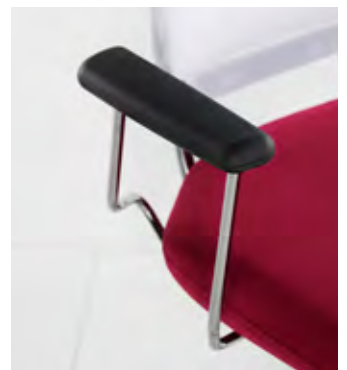

## MEETING CHAIR

Invite is a mix between an office chair and a meeting chair. The unique tilting function of Invite provides comfortable lumbar support. This is a multifaceted chair that can be used both as a meeting chair and as a work chair. Regardless of the variant, you get a comfortable office chair that exudes premium and style.

# Savo Invite

BLACK DESIGN, HIGH

Invite high chair is a mix between office chair and meeting chair. The unique tilting function on Invite provides comfortable lumbar support. This is a multi-faceted chair that can be used both as a meeting chair and as a work chair. Invite is a comfortable chair that exudes premium and style.

That's how Invite works.

Invite has a unique function that supports the small of your back even when you lean backwards.

When pressure is applied to the backrest, it slides down and along a track. As the point of rotation is at hip height, the movement feels natural and gives the same support no matter how tall you are.

Savo Invite

Invite high

Invite is available with a polished or black base on glides, or castors for soft and hard floors. With or without armrests. There's a single lever for height adjustment.

The chair is also available in a higher model. It features glides and may be equipped with a footrest.