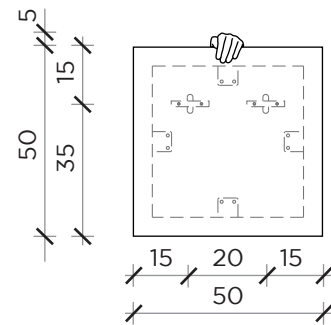

FRONTE | FRONT

FRONTE | FRONT

FRONTE | FRONT

FRONTE | FRONT

## Specchio | Mirror

Designer: Alessandra Baldereschi  
Anno | Year: 2020  
Materiali | Materials: Specchio con mani in ottone | Mirror with brass hands