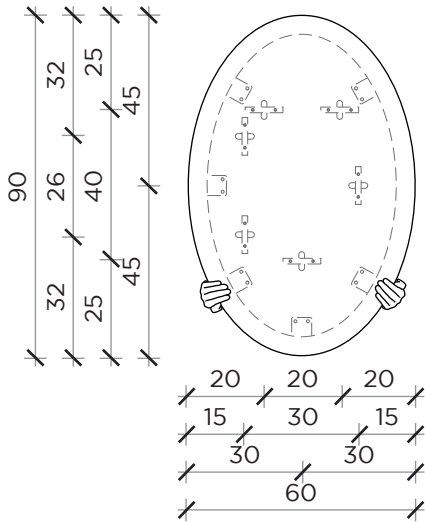

FRONTE | FRONT

FRONTE | FRONT

FRONTE | FRONT

FRONTE | FRONT

## SELFIE

## Specchio | Mirror

Designer: Alessandra Baldereschi  
Anno | Year: 2020  
Materiali | Materials: Specchio con mani in ottone | Mirror with brass hands