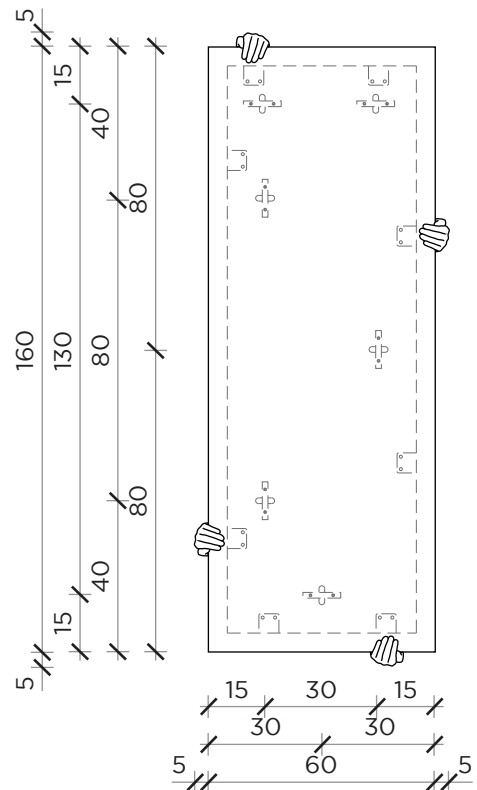

FRONTE | FRONT

FRONTE | FRONT

FRONTE | FRONT

FRONTE | FRONT

## SELFIE

## Specchio | Mirror

Designer: Alessandra Baldereschi  
Anno | Year: 2020  
Materiali | Materials: Specchio con mani in ottone | Mirror with brass hands