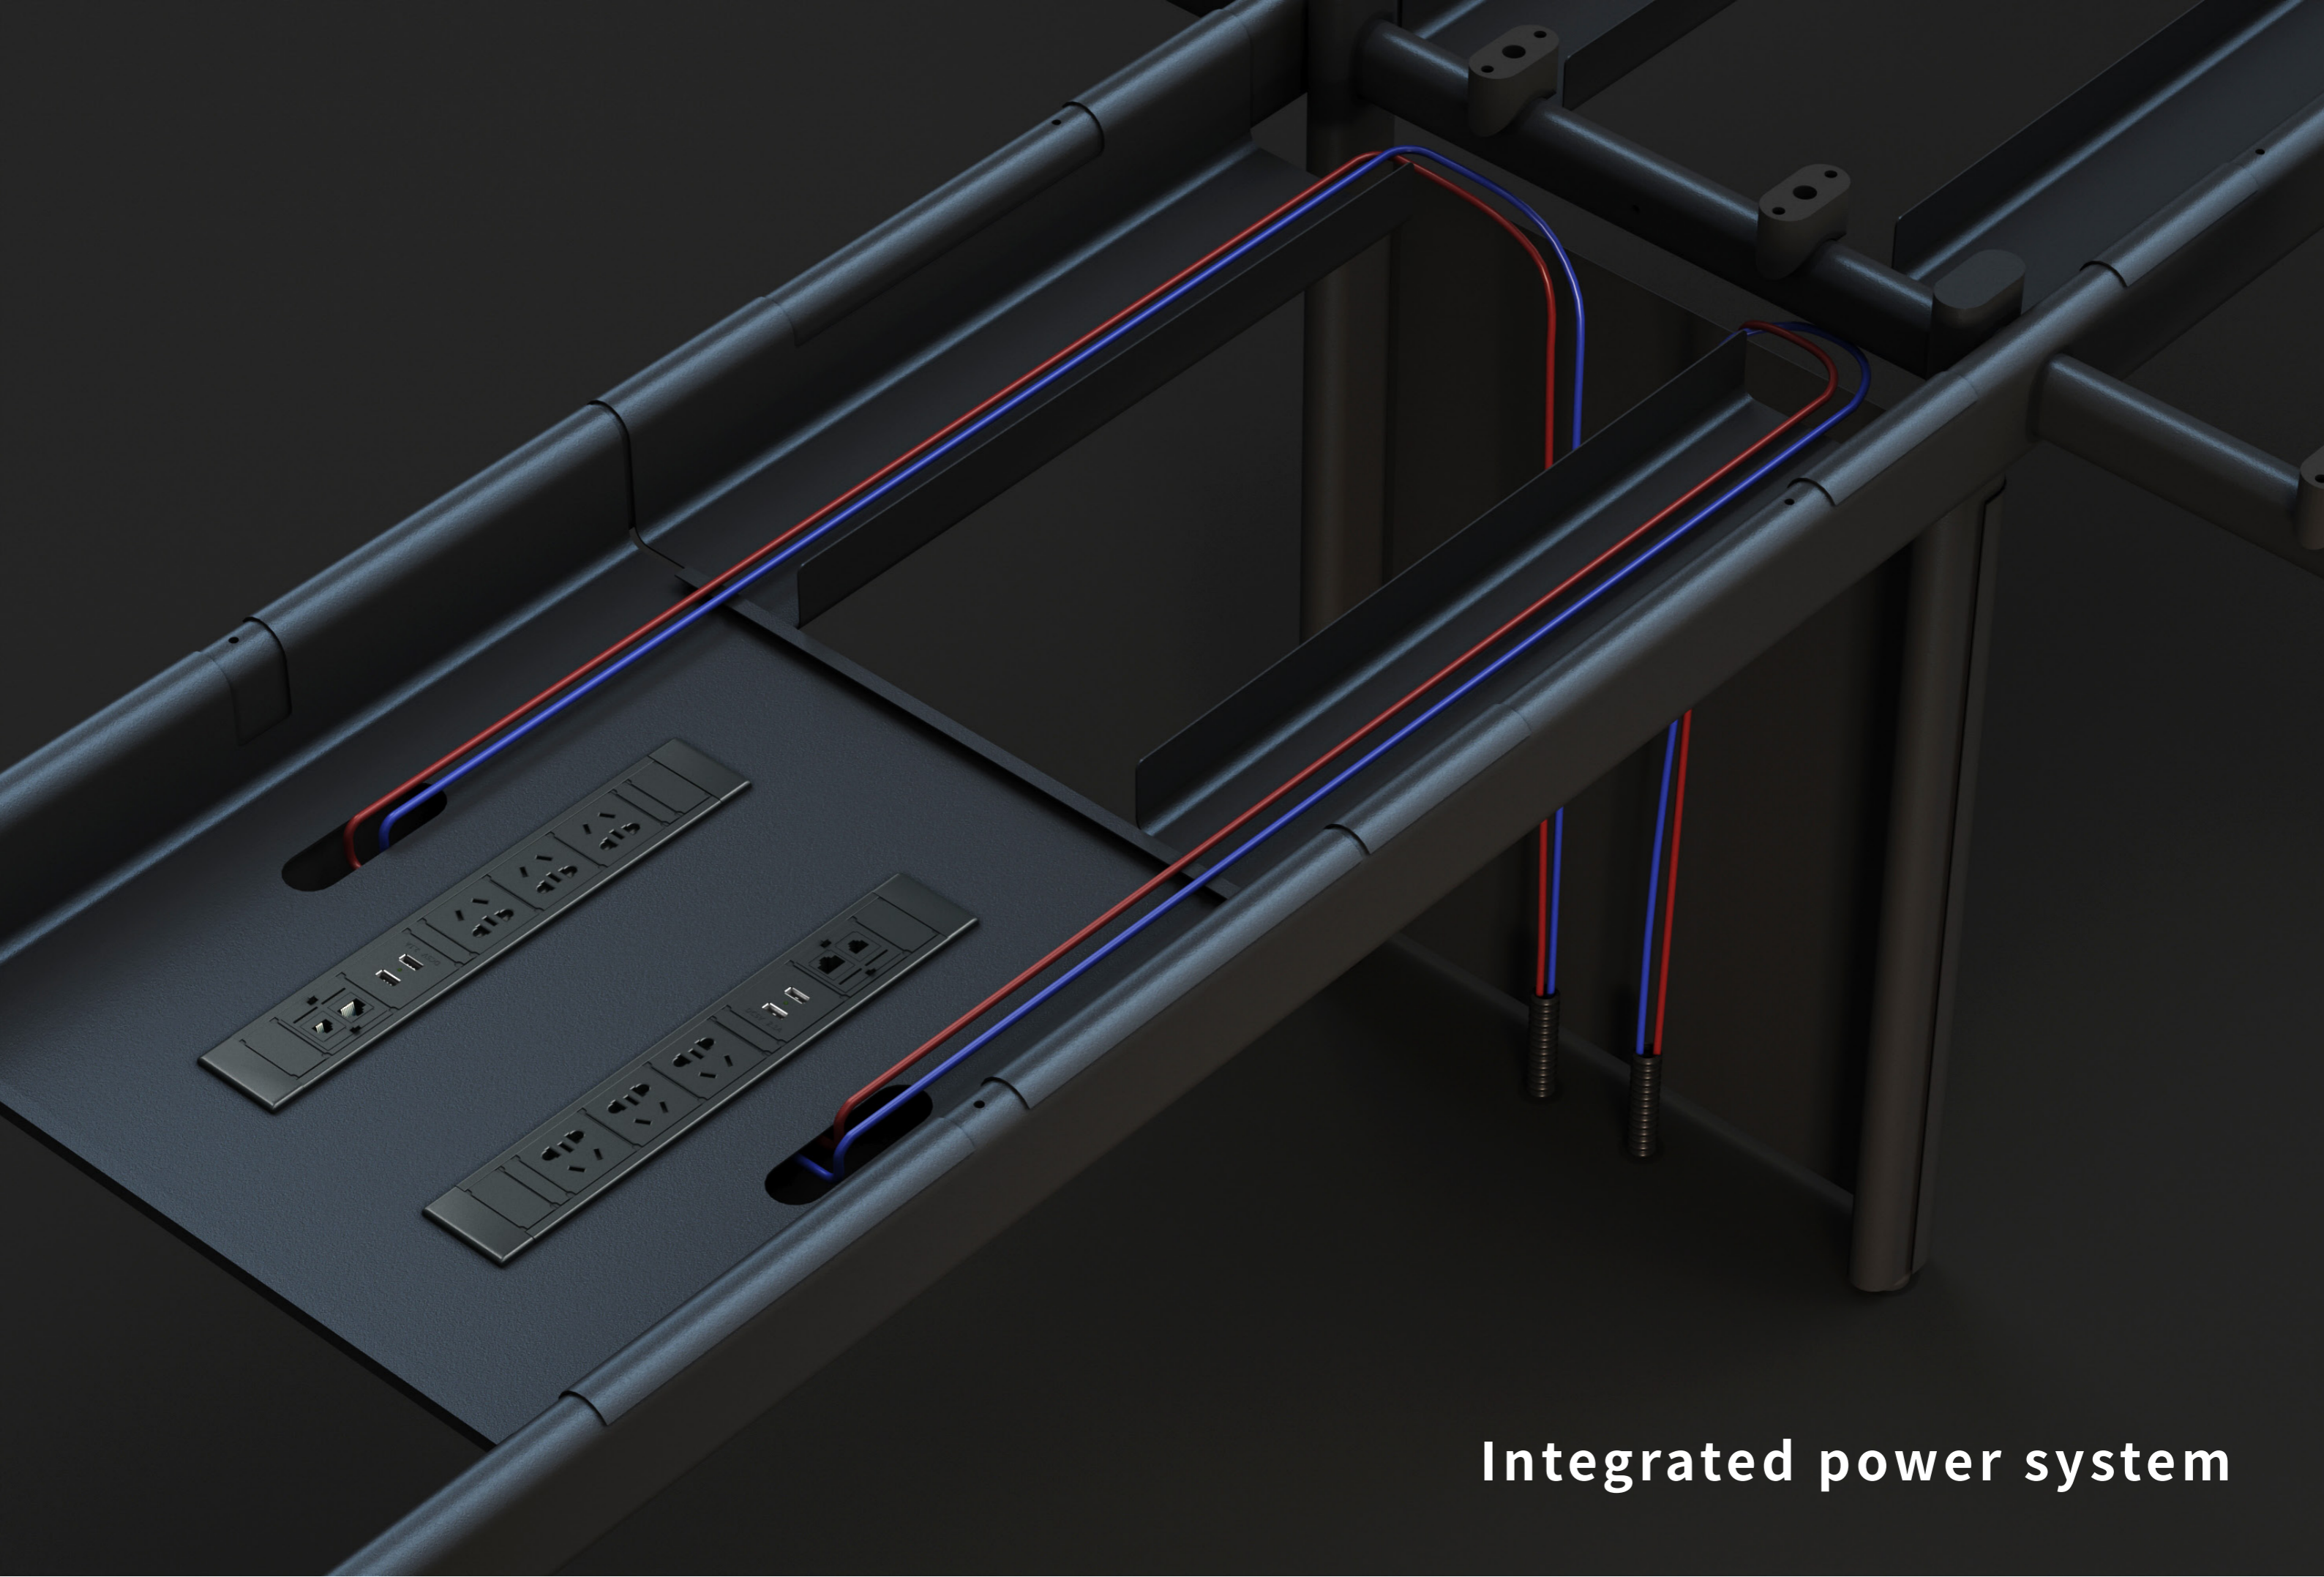

* The latter—a technique found mostly in woodworks—involves a flexible framework where the major components, such as columns, beams and purlins, are connected together with mortises (holes) and tenons (tongues).

Flexible space configuration

The Y-shape desktop provides a variety of configurations, providing enough space for use while encouraging faster communication among employees.

The Torii workstation can be equipped with various functional components, such as privacy front panels and sound-absorbing screens to protect employee physical and mental health and increasing company productivity.

Board Room

Torii provides different configurations to optimize office space layout and maximize its utility, perfectly balancing the premium and creativity.

The excellent structure design of ARC provides strong stability and adaptability, alongside with hidden cable management and multi-functional electric-power rail, ensuring the clean and tidy of the desktop. Various sizes are available for all types of meeting rooms.

**Ultimate details
for an exquisite office lifestyle**

Integrated power system

Enlighten with warmth

Various screen configurations to choose

Various color options

Desktop Color Options

Metal Color Options

Screen Color Option