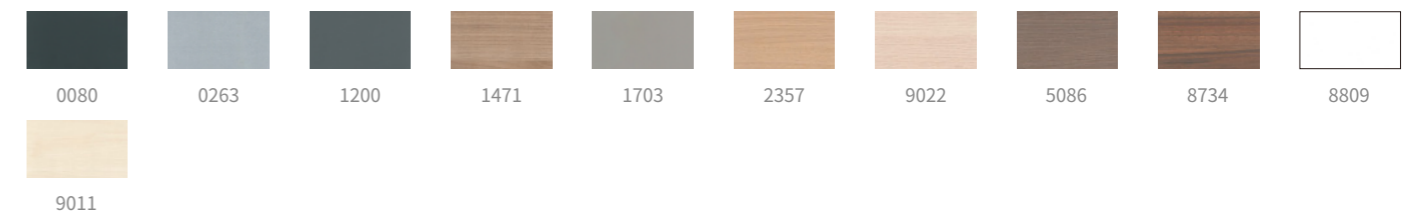

**Ultimate details
for an exquisite office lifestyle**

Integrated power system

Enlighten with warmth

Various screen configurations to choose

Various color options

Desktop Color Options

Metal Color Options

Screen Color Option