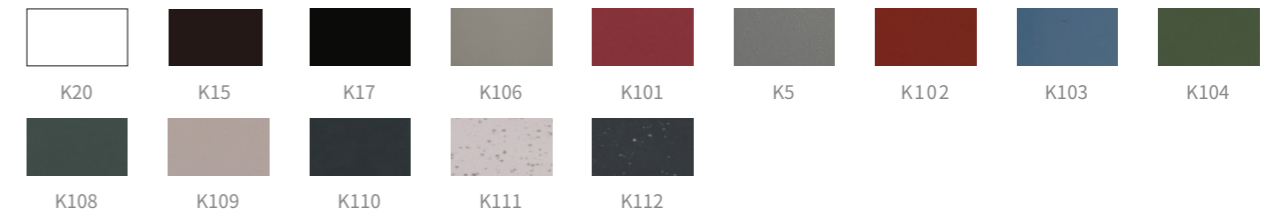

**Ultimate details
for an exquisite office lifestyle**

Integrated power system

Enlighten with warmth

Various screen configurations to choose

Various color options

Desktop Color Options

Metal Color Options

Screen Color Option