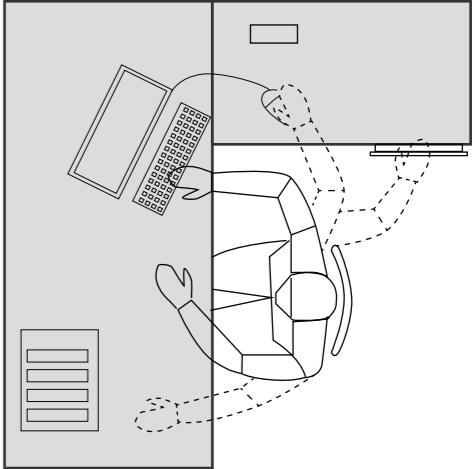

Board Room

Torii provides different configurations to optimize office space layout and maximize its utility, perfectly balancing the premium and creativity.