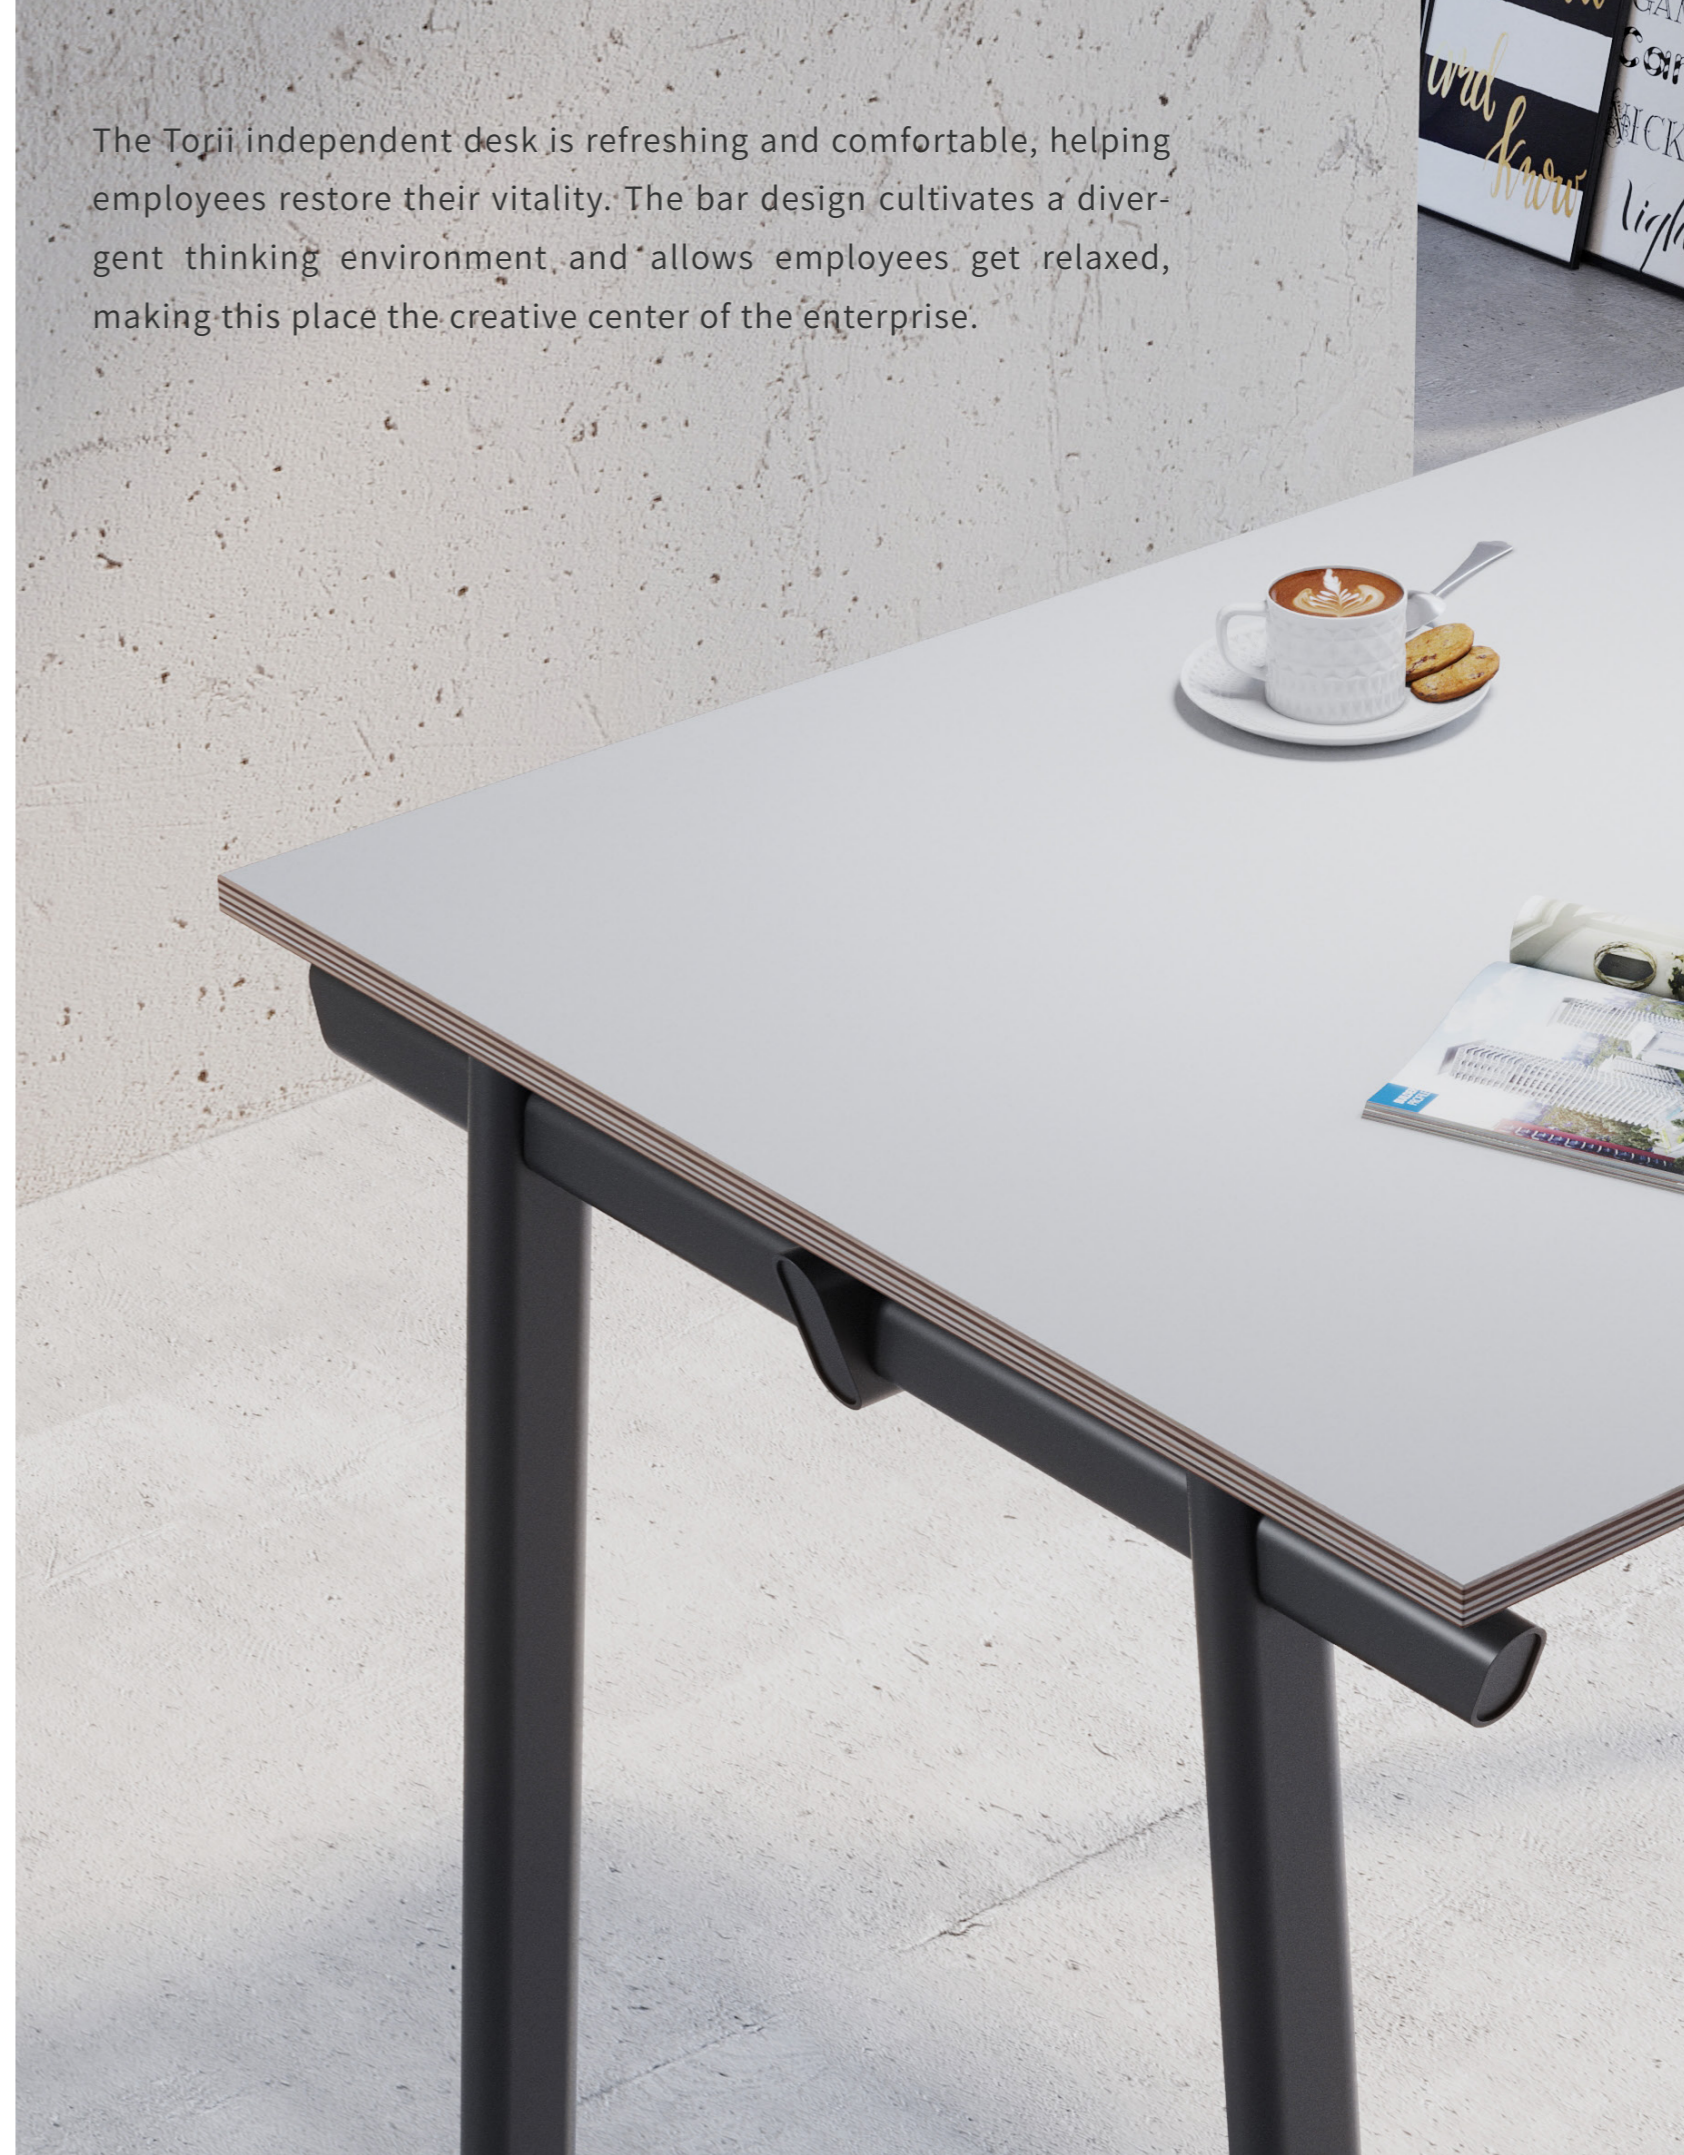

Flexible space configuration

The Y-shape desktop provides a variety of configurations, providing enough space for use while encouraging faster communication among employees.

The Torii workstation can be equipped with various functional components, such as privacy front panels and sound-absorbing screens to protect employee physical and mental health and increasing company productivity.

The Torii independent desk is refreshing and comfortable, helping employees restore their vitality. The bar design cultivates a divergent thinking environment and allows employees get relaxed, making this place the creative center of the enterprise.